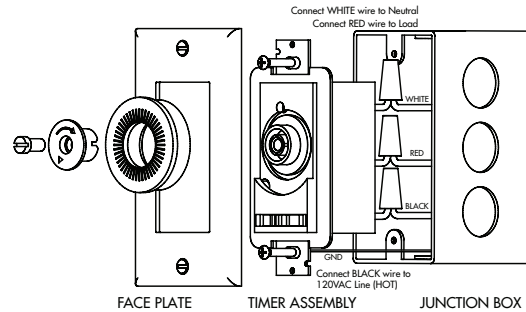

WIRING:

Requires a neutral.

CLOCK FORMAT:

AM/PM marked on dial.

WALL PLATE:

Supplied with single gang decorator wall plate.

SPECIFICATIONS

INPUT VOLTAGE:

120VAC, 60 Hz.

WIRE SIZE:

#14AWG.

OPERATING TEMPERATURE:

+32° F to +104° F (0° C to +40° C).

Project Info:	Type:
Job Ref:	Catalog Number:
Approvals:	Date:

WIRING DIAGRAM

ORDERING INFO

SPECIFICATION SHEET

701B 24 HOUR IN-WALL TIMER

APPLICATIONS

- Porch or patio lighting
- Interior lighting
- Pool
- Entryway

FEATURES

SCHEDULING:

Minimum ON setting is 30 minutes. Dial has 48 captive trippers.

FLEXIBLE:

Removable dial allows installation in multi-gang boxes with decorator style wall plates.

BYPASS SWITCH:

Slide switch for ON, OFF, or TIMER (automatic) operation.

VACATION MODE:

Set timer OFF with no change of tripper settings.