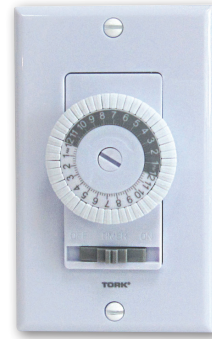

SPECIFICATION SHEET

701B 24 HOUR IN-WALL TIMER

APPLICATIONS

- Porch or patio lighting
- Interior lighting
- Pool
- Entryway

FEATURES

SCHEDULING:

Minimum ON setting is 30 minutes. Dial has 48 captive trippers.

FLEXIBLE:

Removable dial allows installation in multi-gang boxes with decorator style wall plates.

BYPASS SWITCH:

Slide switch for ON, OFF, or TIMER (automatic) operation.

VACATION MODE:

Set timer OFF with no change of tripper settings.

WIRING:

Requires a neutral.

CLOCK FORMAT:

AM/PM marked on dial.

WALL PLATE:

Supplied with single gang decorator wall plate.

SPECIFICATIONS

INPUT VOLTAGE:

120VAC, 60 Hz.

WIRE SIZE:

#14AWG.

OPERATING TEMPERATURE:

+32° F to +104° F (0° C to +40° C).

Project Info:	Type:
Job Ref:	Catalog Number:
Approvals:	Date: