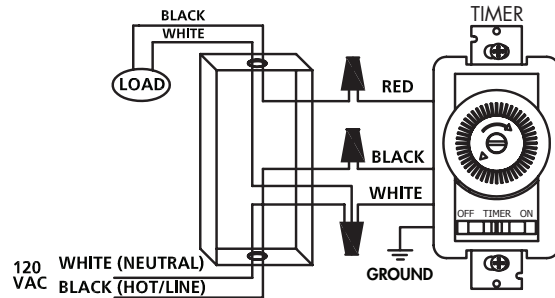

FLEXIBLE:

Removable dial allows installation in multi-gang boxes with decorator style wall plates.

BYPASS SWITCH:

Slide switch for ON, OFF, or TIMER (automatic) operation.

VACATION MODE:

Set timer OFF with no change of tripper settings.

WIRING:

Requires a neutral.

CLOCK FORMAT:

AM/PM marked on dial.

WALL PLATE:

Supplied with single gang decorator wall plate.

SPECIFICATIONS

INPUT VOLTAGE:

120VAC, 60 Hz.

WIRE SIZE:

#14AWG.

OPERATING TEMPERATURE:

+32° F to +104° F (0° C to +40° C).

Project Info:	Type:
Job Ref:	Catalog Number:
Approvals:	Date:

WIRING DIAGRAM

ORDERING INFO