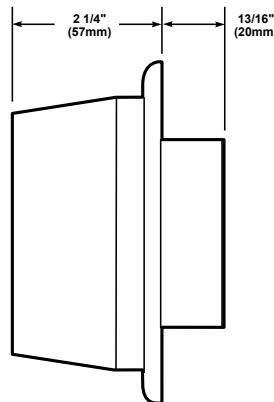

Weights and Dimensions

Cat. No.	Approx. Net Weight (lb.)	Approx. Shipping Weight (lb.)
7007B-N5	0.41	0.59
7007BA-N5	0.41	0.59
7007BB-N5	0.41	0.59
7007BG-N5	0.41	0.59
7007BR-N5	0.41	0.59

6
CALL FOR ASSISTANCE

Features and Specifications

- Neutral white color
- 92dB at 1 meter/82dB at 10 ft.

Ordering Information

Description	Cat. No.	Operating Voltage	Current	Lens Color	dB at 1m/10ft.	Strobe Candela
Buzzer/Strobe	7007B-N5	120V AC	0.115 A	Clear	92/82	150
	7007BA-N5	120V AC	0.115 A	Amber	92/82	120
	7007BB-N5	120V AC	0.115 A	Blue	92/82	51
	7007BG-N5	120V AC	0.115 A	Green	92/82	86
	7007BR-N5	120V AC	0.115 A	Red	92/82	74