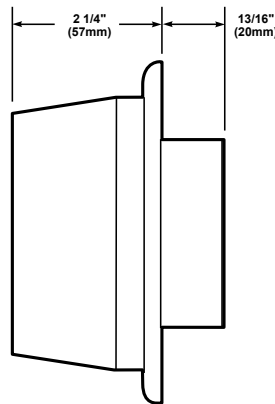

## Weights and Dimensions

Cat. No.	Approx. Net Weight (lb.)	Approx. Shipping Weight (lb.)
7007B-N5	0.41	0.59
7007BA-N5	0.41	0.59
7007BB-N5	0.41	0.59
7007BG-N5	0.41	0.59
7007BR-N5	0.41	0.59

6  
CALL FOR ASSISTANCE

## Features and Specifications

- Neutral white color
- 92dB at 1 meter/82dB at 10 ft.