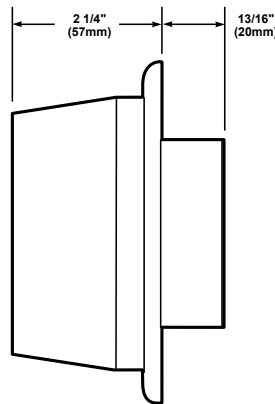

# Buzzer/Strobe CFA Series

The Edwards 7007B-N5 Buzzer/Strobe is an audible/visual signaling device that may be used in a variety of system configurations including call for assistance applications.

Designed for installation in a single gang 2" (51mm) x 4" (102mm) box.

## Features and Specifications

- Neutral white color
- 92dB at 1 meter/82dB at 10 ft.

## Weights and Dimensions

Cat. No.	Approx. Net Weight (lb.)	Approx. Shipping Weight (lb.)
7007B-N5	0.41	0.59
7007BA-N5	0.41	0.59
7007BB-N5	0.41	0.59
7007BG-N5	0.41	0.59
7007BR-N5	0.41	0.59

6  
CALL FOR ASSISTANCE