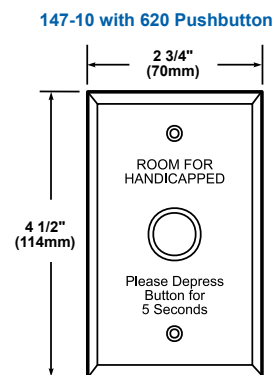

Weights and Dimensions

Cat. No.	Approx. Net Weight (lb.)	Approx. Shipping Weight (lb.)
7005-G5	1.46	1.66
7005A-G5	1.46	1.66
7005B-G5	1.46	1.66
7005G-G5	1.46	1.66
7005R-G5	1.46	1.66