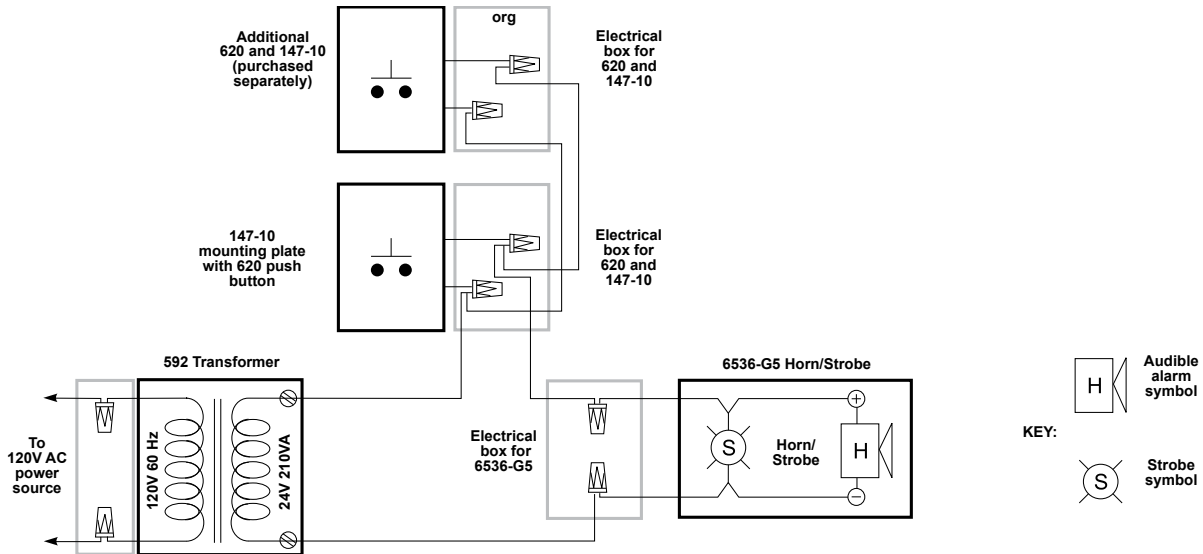

Ordering Information		Transformer		Horn/Strobe	Lens Color	dBA at 1m/10ft.	Strobe Candela
Description	Cat. No.	Primary	Secondary	Current			
Call for Assistance Kit	<b>7005-G5</b>	120V AC	24V AC	0.175 A @ 24V AC <sup>1</sup> 0.125 A @ 24V DC	Clear	92/82	50
	<b>7005A-G5</b>	120V AC	24V AC	0.175 A @ 24V AC <sup>1</sup> 0.125 A @ 24V DC	Amber	92/82	40
	<b>7005B-G5</b>	120V AC	24V AC	0.175 A @ 24V AC <sup>1</sup> 0.125 A @ 24V DC	Blue	92/82	17
	<b>7005G-G5</b>	120V AC	24V AC	0.175 A @ 24V AC <sup>1</sup> 0.125 A @ 24V DC	Green	92/82	29
	<b>7005R-G5</b>	120V AC	24V AC	0.175 A @ 24V AC <sup>1</sup> 0.125 A @ 24V DC	Red	92/82	25