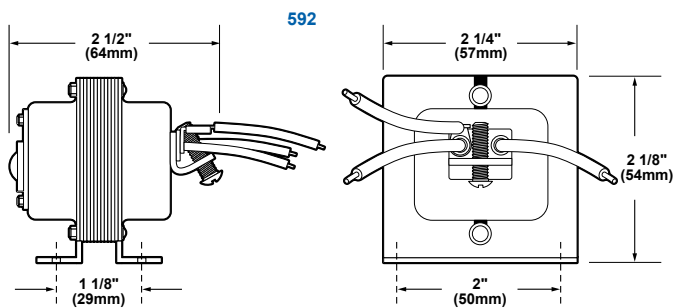

## Weights and Dimensions

Cat. No.	Approx. Net Weight (lb.)	Approx. Shipping Weight (lb.)
7005-G5	1.46	1.66
7005A-G5	1.46	1.66
7005B-G5	1.46	1.66
7005G-G5	1.46	1.66
7005R-G5	1.46	1.66

6  
CALL FOR ASSISTANCE