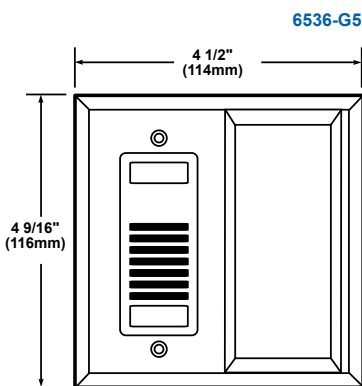

## Weights and Dimensions

Cat. No.	Approx. Net Weight (lb.)	Approx. Shipping Weight (lb.)
7005-G5	1.46	1.66
7005A-G5	1.46	1.66
7005B-G5	1.46	1.66
7005G-G5	1.46	1.66
7005R-G5	1.46	1.66

6  
CALL FOR ASSISTANCE