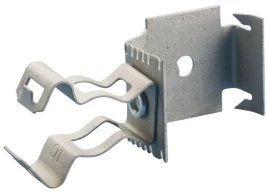

+ 86 21 2412 1618/19

Sydney:

+61 2 9751 8500

Our powerful portfolio of brands:
nVent.com CADDY ERICO HOFFMAN RAYCHEM SCHROFF
TRACER

MF-M CONDUIT TO STUD ATTACHMENT, 3/8" FLEXIBLE, 14-2 TO 12-3 MC/AC

CATALOG NUMBER

6MF

CERTIFICATIONS

FEATURES

Easily snaps onto stud

Snap-close conduit support

Fasten to stud with screw for additional support

PRODUCT ATTRIBUTES

Material: Spring Steel

Finish: nVent CADDY Armour

Flexible Conduit Size: 3/8"

MC/AC Cable Size: 14-2 to 12-3

A: 1 3/8" - 1 1/2"

DIAGRAMS

WARNING

nVent products shall be installed and used only as indicated in nVent's product instruction sheets and training materials. Instruction sheets are available at www.nvent.com and from your nVent customer service representative. Improper installation, misuse, misapplication or other failure to completely follow nVent's instructions and warnings may cause product malfunction, property damage, serious bodily injury and death and/or void your warranty.