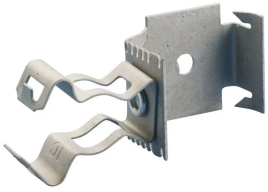

MF-M CONDUIT TO STUD ATTACHMENT, 3/8" FLEXIBLE, 14-2 TO 12-3 MC/AC

CATALOG NUMBER

6MF

CERTIFICATIONS

FEATURES

Easily snaps onto stud

Snap-close conduit support

Fasten to stud with screw for additional support

PRODUCT ATTRIBUTES

Material: Spring Steel

Finish: nVent CADDY Armour

Flexible Conduit Size: 3/8"

MC/AC Cable Size: 14-2 to 12-3

A: 1 3/8" - 1 1/2"

DIAGRAMS

WARNING

6MF

CERTIFICATIONS

FEATURES

Easily snaps onto stud

Snap-close conduit support

Fasten to stud with screw for additional support

PRODUCT ATTRIBUTES

Material: Spring Steel