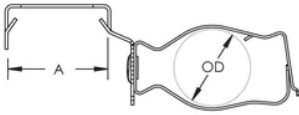

Finish: nVent CADDY Armour

Flexible Conduit Size: 3/8"

MC/AC Cable Size: 14-2 to 12-3

A: 1 3/8" - 1 1/2"

DIAGRAMS

WARNING

nVent products shall be installed and used only as indicated in nVent's product instruction sheets and training materials. Instruction sheets are available at www.nvent.com and from your nVent customer service representative. Improper installation, misuse, misapplication or other failure to completely follow nVent's instructions and warnings may cause product malfunction, property damage, serious bodily injury and death and/or void your warranty.