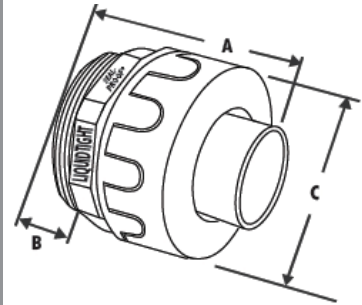

## Enviro-Flex® Kits

Part No.	Size	Carton Qty.
5441051	1/2	4
5441052	3/4	4

## Enviro-Flex® Straight Connectors

Part No.	Size	Carton Qty.	A	B	C
6441000	3/8	100	2.000	.540	1.400
6441001	1/2	100	2.000	.540	1.400
6441002	3/4	50	2.200	.635	1.700
6441003	1	25	2.280	.740	2.000
6441004	1-1/4	25	2.440	.760	2.400
6441005	1-1/2	10	2.700	.800	2.670
6441006	2	10	2.990	.850	3.280

Dimensions are nominal