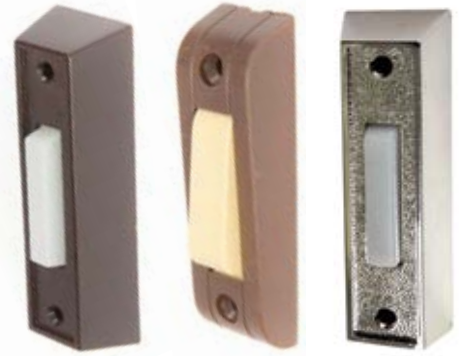

Door Bells

Low Voltage

600 Series

Edwards 600 Series patented piano-action design requires only the slightest touch. This slim design can be easily installed in minutes. They feature plastic, rust-proof cases and are available in illuminated and non-illuminated models.

Features and Specifications

- Surface mounted
- Piano type action
- Plastic case - rust proof
- Normally open momentary contacts

Ordering Information

Description	Cat. No.	Maximum Switching Voltage	Color	
			Housing	Center
Illuminated	630L	16V AC	Brown	White
	632L	16V AC	Chrome	Ivory
Non-illuminated	630	48V AC	Brown	White
	631	48V AC	Ivory	White
	634	48V AC	Brown	White
	635	48V AC	Ivory	Black
	636	48V AC	Ivory	White