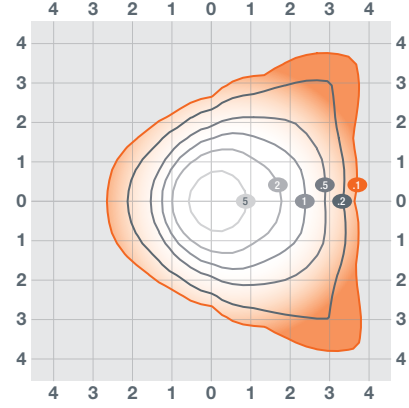

80W 20' Mounting Height