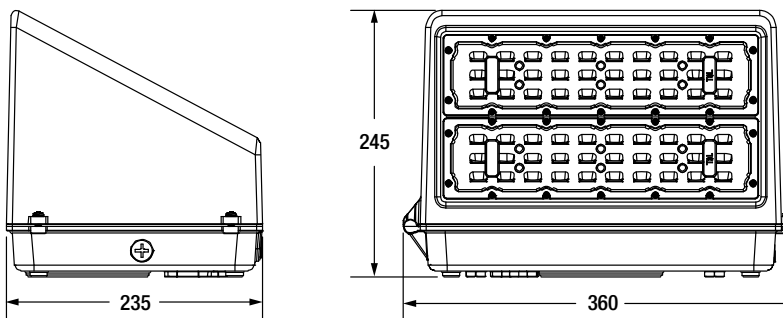

Physical Information

Lamp Description	Length (inches)	Width (inches)	Height (inches)
40W	14.2	9.3	6.5
60W	14.2	9.3	6.5
80W	14.2	9.3	6.5
120W	14.2	9.3	9.6

40/60/80W

120W

Dimensions in mm

Photometric Information