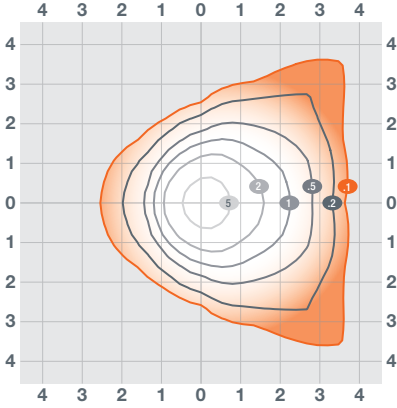

Photometric Information

40W 15' Mounting Height