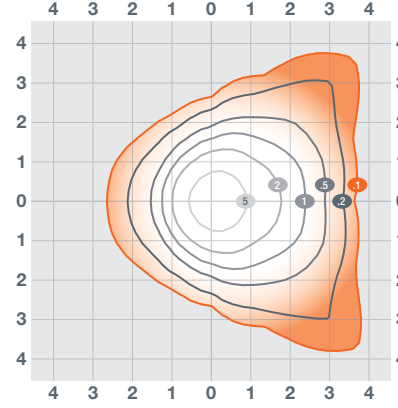

80W 20' Mounting Height