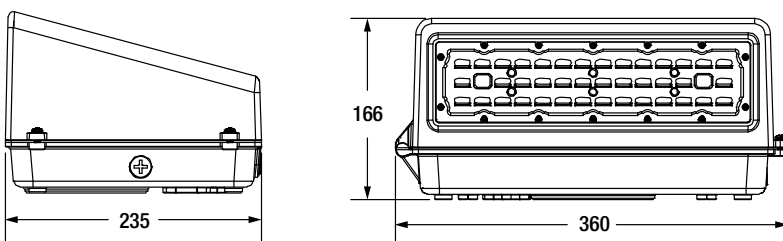

Physical Information

Lamp Description	Length (inches)	Width (inches)	Height (inches)
40W	14.2	9.3	6.5
60W	14.2	9.3	6.5
80W	14.2	9.3	6.5
120W	14.2	9.3	9.6

40/60/80W

120W

Dimensions in mm

Photometric Information