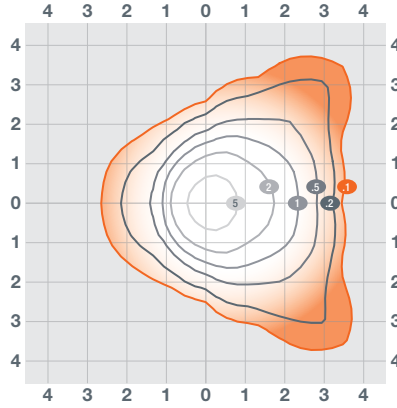

60W 18' Mounting Height