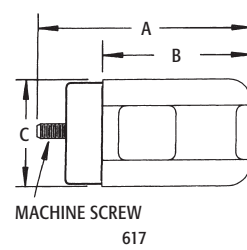

## Porcelain Wire Holder

MAST PARTS

612

613

616

617

With solid rivet through head. Porcelain and galvanized steel.

| CATALOG NUMBER | UPC/DCI/NAED MFG #018997 | SCREW SIZE            | STD PKG | DIM A | DIM B | DIM C |
|----------------|--------------------------|-----------------------|---------|-------|-------|-------|
| 612            | 00612                    | 2-1/4 Lag             | 5       | 4.750 | 2.750 | 2.250 |
| 613            | 00613                    | 3/8 x 1/2 Match Screw | 5       | 3.350 | 2.750 | 2.250 |
| 616            | 00616                    | 2-1/4 Lag             | 5       | 5.615 | 3.200 | 1.750 |
| 617            | 00617                    | 3/8 x 1/2 Match Screw | 5       | 3.775 | 3.200 | 1.750 |

## Porcelain Wire Holder

612

613

616

617

With solid rivet through head. Porcelain and galvanized steel.

| CATALOG NUMBER | UPC/DCI/NAED MFG #018997 | SCREW SIZE            | STD PKG | DIM A | DIM B | DIM C |
|----------------|--------------------------|-----------------------|---------|-------|-------|-------|
| 612            | 00612                    | 2-1/4 Lag             | 5       | 4.750 | 2.750 | 2.250 |
| 613            | 00613                    | 3/8 x 1/2 Match Screw | 5       | 3.350 | 2.750 | 2.250 |
| 616            | 00616                    | 2-1/4 Lag             | 5       | 5.615 | 3.200 | 1.750 |
| 617            | 00617                    | 3/8 x 1/2 Match Screw | 5       | 3.775 | 3.200 | 1.750 |