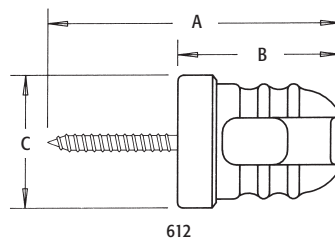

## Porcelain Wire Holder

MAST PARTS

612

613

616

617

With solid rivet through head. Porcelain and galvanized steel.

| CATALOG NUMBER | UPC/DCI/NAED MFG #018997 | SCREW SIZE            | STD PKG | DIM A | DIM B | DIM C |
|----------------|--------------------------|-----------------------|---------|-------|-------|-------|
| 612            | 00612                    | 2-1/4 Lag             | 5       | 4.750 | 2.750 | 2.250 |
| 613            | 00613                    | 3/8 x 1/2 Match Screw | 5       | 3.350 | 2.750 | 2.250 |
| 616            | 00616                    | 2-1/4 Lag             | 5       | 5.615 | 3.200 | 1.750 |
| 617            | 00617                    | 3/8 x 1/2 Match Screw | 5       | 3.775 | 3.200 | 1.750 |

## Porcelain Wire Holder

612

613

616

617

With solid rivet through head. Porcelain and galvanized steel.

| CATALOG NUMBER | UPC/DCI/NAED MFG #018997 | SCREW SIZE            | STD PKG | DIM A | DIM B | DIM C |
|----------------|--------------------------|-----------------------|---------|-------|-------|-------|
| 612            | 00612                    | 2-1/4 Lag             | 5       | 4.750 | 2.750 | 2.250 |
| 613            | 00613                    | 3/8 x 1/2 Match Screw | 5       | 3.350 | 2.750 | 2.250 |
| 616            | 00616                    | 2-1/4 Lag             | 5       | 5.615 | 3.200 | 1.750 |
| 617            | 00617                    | 3/8 x 1/2 Match Screw | 5       | 3.775 | 3.200 | 1.750 |