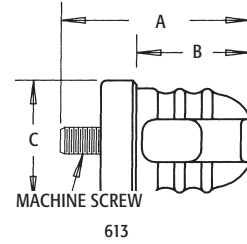

## Porcelain Wire Holder

MAST PARTS

612

613

616

617

With solid rivet through head. Porcelain and galvanized steel.

| CATALOG NUMBER | UPC/DCI/NAED MFG #018997 | SCREW SIZE            | STD PKG | DIM A | DIM B | DIM C |
|----------------|--------------------------|-----------------------|---------|-------|-------|-------|
| 612            | 00612                    | 2-1/4 Lag             | 5       | 4.750 | 2.750 | 2.250 |
| 613            | 00613                    | 3/8 x 1/2 Match Screw | 5       | 3.350 | 2.750 | 2.250 |
| 616            | 00616                    | 2-1/4 Lag             | 5       | 5.615 | 3.200 | 1.750 |
| 617            | 00617                    | 3/8 x 1/2 Match Screw | 5       | 3.775 | 3.200 | 1.750 |

## Porcelain Wire Holder

612

613

616

617

With solid rivet through head. Porcelain and galvanized steel.

| CATALOG NUMBER | UPC/DCI/NAED MFG #018997 | SCREW SIZE            | STD PKG | DIM A | DIM B | DIM C |
|----------------|--------------------------|-----------------------|---------|-------|-------|-------|
| 612            | 00612                    | 2-1/4 Lag             | 5       | 4.750 | 2.750 | 2.250 |
| 613            | 00613                    | 3/8 x 1/2 Match Screw | 5       | 3.350 | 2.750 | 2.250 |
| 616            | 00616                    | 2-1/4 Lag             | 5       | 5.615 | 3.200 | 1.750 |
| 617            | 00617                    | 3/8 x 1/2 Match Screw | 5       | 3.775 | 3.200 | 1.750 |