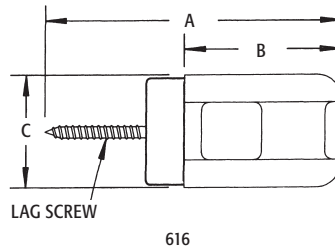

## Porcelain Wire Holder

MAST PARTS

612

613

616

617

With solid rivet through head. Porcelain and galvanized steel.

| CATALOG NUMBER | UPC/DCI/NAED MFG #018997 | SCREW SIZE            | STD PKG | DIM A | DIM B | DIM C |
|----------------|--------------------------|-----------------------|---------|-------|-------|-------|
| 612            | 00612                    | 2-1/4 Lag             | 5       | 4.750 | 2.750 | 2.250 |
| 613            | 00613                    | 3/8 x 1/2 Match Screw | 5       | 3.350 | 2.750 | 2.250 |
| 616            | 00616                    | 2-1/4 Lag             | 5       | 5.615 | 3.200 | 1.750 |
| 617            | 00617                    | 3/8 x 1/2 Match Screw | 5       | 3.775 | 3.200 | 1.750 |

## Porcelain Wire Holder

612

613

616

617

With solid rivet through head. Porcelain and galvanized steel.

| CATALOG NUMBER | UPC/DCI/NAED MFG #018997 | SCREW SIZE            | STD PKG | DIM A | DIM B | DIM C |
|----------------|--------------------------|-----------------------|---------|-------|-------|-------|
| 612            | 00612                    | 2-1/4 Lag             | 5       | 4.750 | 2.750 | 2.250 |
| 613            | 00613                    | 3/8 x 1/2 Match Screw | 5       | 3.350 | 2.750 | 2.250 |
| 616            | 00616                    | 2-1/4 Lag             | 5       | 5.615 | 3.200 | 1.750 |
| 617            | 00617                    | 3/8 x 1/2 Match Screw | 5       | 3.775 | 3.200 | 1.750 |