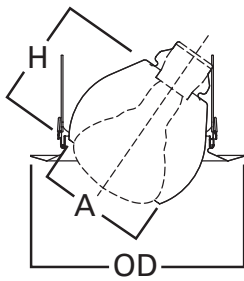

For use in Halo listed housings.

Select trims are classified for use in other housings. See www.eaton.com/lighting/legal.

E26 6" Trim Series

DESCRIPTION

Eyeball with 35° tilt max. trim with self-flange in the 6" trim family for use in recessed downlighting. Compatible for use in Halo and other housings.

| | | |
|-------------|--|------|
| Catalog # | | Type |
| Project | | |
| Comments | | Date |
| Prepared by | | |

SPECIFICATION FEATURES

- 35° Tilt max., 360° rotation
- Adjustable eyeball trim for BR30 and PAR30 lamps
- Torsion spring retention
- Socket supporting eyeball
- Self-flanged trim ring sized to hide gaps caused by construction tolerances

Dimensions:

A: 3-15/16" [100mm]
 H: 3-15/16" [100mm]
 OD: 7-3/4" [197mm]

| Housings | | Max Lamp Compatibility |
|----------|----------|----------------------------------|
| H7ICT | H7RICT | |
| H7ICAT | H7RICAT | 50W PAR30S, 75W PAR30L, 65W BR30 |
| E7ICAT | E7RICAT | |
| H7UICAT | | 75W PAR30S, 75W PAR30L, 65W BR30 |
| H7ICTNB | | |
| H7ICATNB | | 50W PAR30S, 75W PAR30L, 65W BR30 |
| E7ICATNB | | |
| H27ICAT | E27ICAT | 75W PAR30L, 65W BR30 |
| H27RICAT | E27RICAT | |
| H7T | E7TAT | 75W PAR30S, 75W PAR30L, 65W BR30 |
| H7TCP | | |
| H7RT | E7RTAT | 50W PAR30S, 75W PAR30L, 65W BR30 |
| H7TNB | E7TATNB | 75W PAR30S, 75W PAR30L, 65W BR30 |
| H27T | E27TAT | 50W PAR30S, 75W PAR30L, 65W BR30 |
| H27RT | E27RTAT | |