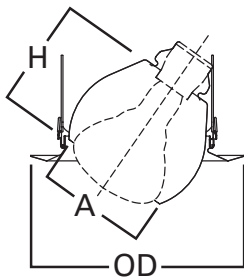

E26 6" Trim Series

DESCRIPTION

Eyeball with 35° tilt max. trim with self-flange in the 6" trim family for use in recessed downlighting. Compatible for use in Halo and other housings.

| | | |
|-------------|--|------|
| Catalog # | | Type |
| Project | | |
| Comments | | Date |
| Prepared by | | |

SPECIFICATION FEATURES

- 35° Tilt max., 360° rotation
- Adjustable eyeball trim for BR30 and PAR30 lamps
- Torsion spring retention
- Socket supporting eyeball
- Self-flanged trim ring sized to hide gaps caused by construction tolerances

Dimensions:

A: 3-15/16" [100mm]
 H: 3-15/16" [100mm]
 OD: 7-3/4" [197mm]

| Housings | | Max Lamp Compatibility |
|----------|----------|----------------------------------|
| H7ICT | H7RICT | |
| H7ICAT | H7RICAT | 50W PAR30S, 75W PAR30L, 65W BR30 |
| E7ICAT | E7RICAT | |
| H7UICAT | | 75W PAR30S, 75W PAR30L, 65W BR30 |
| H7ICTNB | | |
| H7ICATNB | | 50W PAR30S, 75W PAR30L, 65W BR30 |
| E7ICATNB | | |
| H27ICAT | E27ICAT | 75W PAR30L, 65W BR30 |
| H27RICAT | E27RICAT | |
| H7T | E7TAT | 75W PAR30S, 75W PAR30L, 65W BR30 |
| H7TCP | | |
| H7RT | E7RTAT | 50W PAR30S, 75W PAR30L, 65W BR30 |
| H7TNB | E7TATNB | 75W PAR30S, 75W PAR30L, 65W BR30 |
| H27T | E27TAT | 50W PAR30S, 75W PAR30L, 65W BR30 |
| H27RT | E27RTAT | |