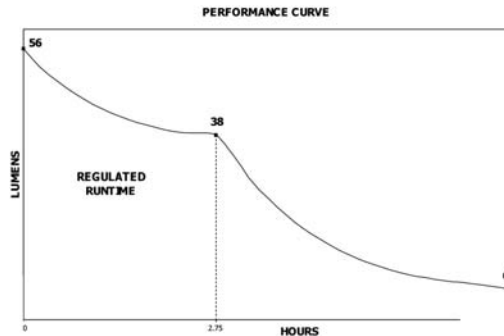

*With batteries (included in purchase).
Made in China