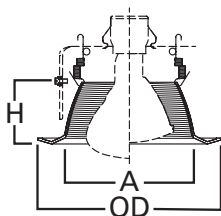

Compatible with Halogen, Incandescent, LED* or CFL* lamps.

IC

Non-IC

Dimensions:

A: 5-7/16" [138mm]

H: 2-5/8" [65mm]

OD: 7-3/4" [197mm]

ORDERING INFORMATION