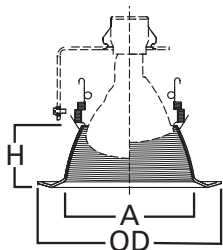

E26 6" Trim Series

DESCRIPTION

Coilex® tapered plastic baffle trim with self-flange in the 6" trim family for use in recessed downlighting. Compatible for use in Halo and other housings.

Catalog #		Type
Project		
Comments		Date
Prepared by		

SPECIFICATION FEATURES

- Contoured tapered sides of Coilex baffle for use with reflector lamps
- Coil spring retention
- Self-flanged trim ring sized to hide gaps caused by construction tolerances

Housings	Max Lamp Compatibility
H7ICT H7RICT	50W PAR30S, 75W PAR30L
H7ICAT H7RICAT	45W PAR38, 65W BR30, 85W BR40
E7ICAT E7RICAT	
H7UICAT	50W PAR30S, 75W PAR30L, 45W PAR38, 65W BR30, 85W BR40
H27ICAT E27ICAT	50W PAR30S, 75W PAR30L
H27RICAT E27RICAT	65W BR30
H7T E7TAT	75W PAR30S, 75W PAR30L, 65W BR30
H7TCP H7RT	75W PAR30S, 75W PAR30L, 65W BR30
H27T E27TAT	75W PAR30S, 75W PAR30L, 65W BR30
H27RT E27RTAT	75W PAR30S, 75W PAR30L, 65W BR30

Compatible with Halogen, Incandescent, LED* or CFL* lamps.

IC

Non-IC

Dimensions:

A: 5-7/16" [138mm]

H: 2-5/8" [65mm]

OD: 7-3/4" [197mm]

ORDERING INFORMATION

SAMPLE NUMBER: 6109WB

Trim	Finish
6109= 6" Coilex Tapered Plastic Baffle, Self-flange	WB=White baffle, white trim BB=Black baffle, white trim BKBB=Black baffle, black trim

HALO HOUSING COMPATIBILITY

Trim #	Style	H7ICT	H7ICAT	H7RICT	H7RICAT	E7ICAT	E7RICAT	H7UICAT	H7ICTNB
6109	Baffle	•	•	•	•	•	•	•	—
		H7ICATNB	E7ICATNB	H27ICAT	H27RICAT	E27ICAT	E27RICAT		
		—	—	•	•	•	•		
		H7T	H7TCP	H7RT	E7TAT	E7RTAT	H7TNB	E7TATNB	H27T
		•	•	•	•	•	—	—	•
		H27RT	E27TAT	E27RTAT					
•	•	•							

For use in select other's housings, refer to U.L. Classification list at www.eaton.com/lighting/legal.

*UL1993 listed LED & CFL equivalent lamps permitted. Consult lamp manufacturer for conditions of use. Eaton does not warranty the lamp.