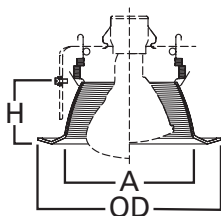

E26 6" Trim Series

DESCRIPTION

Coilex® tapered plastic baffle trim with self-flange in the 6" trim family for use in recessed downlighting. Compatible for use in Halo and other housings.

Catalog #		Type
Project		
Comments		Date
Prepared by		

SPECIFICATION FEATURES

- Contoured tapered sides of Coilex baffle for use with reflector lamps
- Coil spring retention
- Self-flanged trim ring sized to hide gaps caused by construction tolerances

Housings	Max Lamp Compatibility
H7ICT H7RICT	50W PAR30S, 75W PAR30L
H7ICAT H7RICAT	45W PAR38, 65W BR30, 85W BR40
E7ICAT E7RICAT	
H7UICAT	50W PAR30S, 75W PAR30L, 45W PAR38, 65W BR30, 85W BR40
H27ICAT E27ICAT	50W PAR30S, 75W PAR30L
H27RICAT E27RICAT	65W BR30
H7T E7TAT	75W PAR30S, 75W PAR30L, 65W BR30
H7TCP H7RT	75W PAR30S, 75W PAR30L, 65W BR30
H27T E27TAT	75W PAR30S, 75W PAR30L, 65W BR30
H27RT E27RTAT	75W PAR30S, 75W PAR30L, 65W BR30

Compatible with Halogen, Incandescent, LED* or CFL* lamps.

IC

Non-IC

Dimensions:

A: 5-7/16" [138mm]

H: 2-5/8" [65mm]

OD: 7-3/4" [197mm]

ORDERING INFORMATION

SAMPLE NUMBER: 6109WB

Trim	Finish
6109= 6" Coilex Tapered Plastic Baffle, Self-flange	WB=White baffle, white trim BB=Black baffle, white trim BKBB=Black baffle, black trim

HALO HOUSING COMPATIBILITY

Trim #	Style	H7ICT	H7ICAT	H7RICT	H7RICAT	E7ICAT	E7RICAT	H7UICAT	H7ICTNB
6109	Baffle	•	•	•	•	•	•	•	—
		H7ICATNB	E7ICATNB	H27ICAT	H27RICAT	E27ICAT	E27RICAT		
		—	—	•	•	•	•		
		H7T	H7TCP	H7RT	E7TAT	E7RTAT	H7TNB	E7TATNB	H27T
		•	•	•	•	•	—	—	•
		H27RT	E27TAT	E27RTAT					
•	•	•							

For use in select other's housings, refer to U.L. Classification list at www.eaton.com/lighting/legal.

*UL1993 listed LED & CFL equivalent lamps permitted. Consult lamp manufacturer for conditions of use. Eaton does not warranty the lamp.