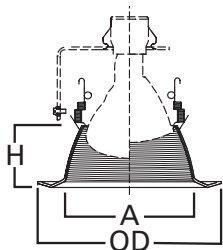

SPECIFICATION FEATURES

- Contoured tapered sides of Coilex baffle for use with reflector lamps
- Coil spring retention
- Self-flanged trim ring sized to hide gaps caused by construction tolerances

Housings	Max Lamp Compatibility
H7ICT H7RICT	50W PAR30S, 75W PAR30L
H7ICAT H7RICAT	45W PAR38, 65W BR30, 85W BR40
E7ICAT E7RICAT	
H7UICAT	50W PAR30S, 75W PAR30L, 45W PAR38, 65W BR30, 85W BR40
H27ICAT E27ICAT	50W PAR30S, 75W PAR30L
H27RICAT E27RICAT	65W BR30
H7T E7TAT	75W PAR30S, 75W PAR30L, 65W BR30
H7TCP H7RT	75W PAR30S, 75W PAR30L, 65W BR30
H27T E27TAT	75W PAR30S, 75W PAR30L, 65W BR30
H27RT E27RTAT	75W PAR30S, 75W PAR30L, 65W BR30

Compatible with Halogen, Incandescent, LED* or CFL* lamps.

IC

Non-IC

Dimensions:

A: 5-7/16" [138mm]

H: 2-5/8" [65mm]

OD: 7-3/4" [197mm]

ORDERING INFORMATION