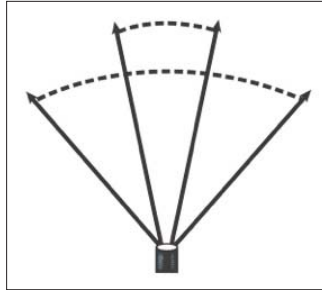

# Trident® Multi-Purpose Headlamp

FL 1 STANDARD	C4 LED (WHITE)	3 WHITE LEDs	1 WHITE LED
	<b>80</b> LUMENS	<b>35</b> LUMENS	<b>11</b> LUMENS
	<b>5h</b>	<b>10h</b>	<b>53h</b>
	<b>126m</b>	<b>39m</b>	<b>22m</b>
	<b>4000cd</b>	<b>385cd</b>	<b>120cd</b>

Versatile long-range beam with a wide flood pattern

**Case Material:** Tough ABS thermoplastic construction with elastomer over mold; polycarbonate lens

**Dimensions/Weight:** Face Cap Diameter: 1.75 in. (4.45cm) Maximum Width: 2.70 in (6.85 cm)  
Maximum Depth (including head strap mounting plate): 2.40 in. (6.09 cm)  
5.50 oz (156.0 grams) with batteries

**Features:**

- LED battery indicator - Red LED flashes when battery voltage is low and batteries are near the end of their useable life; LED is located in the reflector in between the "Low Batt" marking and functions while the light is energized
- Rubber hard hat strap and elastic strap
- 90 degree tilting head with a durable ratcheting system
- IPX4 water-resistant
- 2 meter impact resistance tested