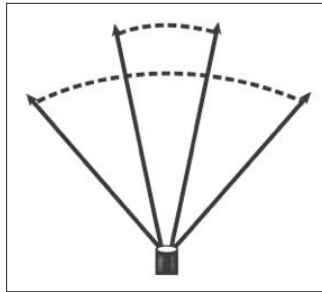

Versatile long-range beam with a wide flood pattern

**Case Material:** Tough ABS thermoplastic construction with elastomer over mold; polycarbonate lens

**Dimensions/Weight:** Face Cap Diameter: 1.75 in. (4.45cm) Maximum Width: 2.70 in (6.85 cm)  
Maximum Depth (including head strap mounting plate): 2.40 in. (6.09 cm)  
5.50 oz (156.0 grams) with batteries