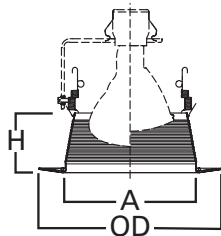

SPECIFICATION FEATURES

- Straight sides of metal baffle for large diameter lamps
- Two plastic removable trim rings included narrow 7.25"OD and wide 8.00"OD
- Coil spring retention

Housings		Max Lamp Compatibility
H7ICT	H7RICT	50W PAR30S, 75W PAR30L
H7ICAT	H7RICAT	45W PAR38, 65W BR30, 65W BR40
E7ICAT	E7RICAT	
H7UICAT		75W PAR30S, 75W PAR30L, 90W PAR38, 65W BR30, 90W BR40
H27ICAT	E27ICAT	50W PAR30S, 75W PAR30L, 60W BR30
H27RICAT	E27RICAT	
H7T	E7TAT	75W PAR30S, 75W PAR30L, 150W PAR38, 65W BR30, 120W BR40,
H7RT		
H7TCP	E7RTAT	75W PAR30S, 75W PAR30L, 120W PAR38, 65W BR30, 120W BR40
H27T	E27TAT	75W PAR30S, 75W PAR30L, 65W BR30
H27RT	E27RTAT	

Compatible with Halogen, Incandescent, LED* or CFL* lamps.

IC

Non-IC

Dimensions

A: 5-5/8" [144mm]
 H: 2-5/8" [67mm]
 OD: 7-1/4" [184mm] Narrow
 OD: 8" [203mm] Wide

ORDERING INFORMATION

SAMPLE NUMBER: 6101WB