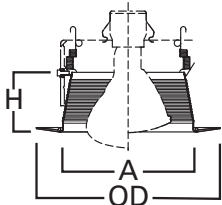

SPECIFICATION FEATURES

- Straight sides of metal baffle for large diameter lamps
- Two plastic removable trim rings included narrow 7.25"OD and wide 8.00"OD
- Coil spring retention

Housings		Max Lamp Compatibility
H7ICT	H7RICT	50W PAR30S, 75W PAR30L
H7ICAT	H7RICAT	45W PAR38, 65W BR30, 65W BR40
E7ICAT	E7RICAT	
H7UICAT		75W PAR30S, 75W PAR30L, 90W PAR38, 65W BR30, 90W BR40
H27ICAT	E27ICAT	50W PAR30S, 75W PAR30L, 60W BR30
H27RICAT	E27RICAT	
H7T	E7TAT	75W PAR30S, 75W PAR30L, 150W PAR38, 65W BR30, 120W BR40,
H7RT		
H7TCP	E7RTAT	75W PAR30S, 75W PAR30L, 120W PAR38, 65W BR30, 120W BR40
H27T	E27TAT	75W PAR30S, 75W PAR30L, 65W BR30
H27RT	E27RTAT	

Compatible with Halogen, Incandescent, LED* or CFL* lamps.

IC

Non-IC

Dimensions

A: 5-5/8" [144mm]
 H: 2-5/8" [67mm]
 OD: 7-1/4" [184mm] Narrow
 OD: 8" [203mm] Wide

ORDERING INFORMATION

SAMPLE NUMBER: 6101WB