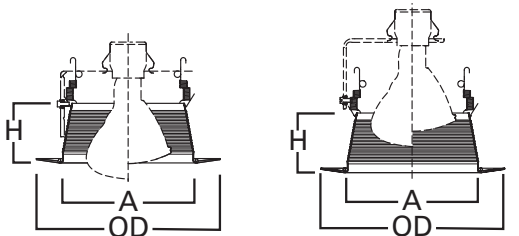

SPECIFICATION FEATURES

- Straight sides of metal baffle for large diameter lamps
- Two plastic removable trim rings included narrow 7.25"OD and wide 8.00"OD
- Coil spring retention

Housings		Max Lamp Compatibility
H7ICT	H7RICT	50W PAR30S, 75W PAR30L
H7ICAT	H7RICAT	45W PAR38, 65W BR30, 65W BR40
E7ICAT	E7RICAT	
H7UICAT		75W PAR30S, 75W PAR30L, 90W PAR38, 65W BR30, 90W BR40
H27ICAT	E27ICAT	50W PAR30S, 75W PAR30L, 60W BR30
H27RICAT	E27RICAT	
H7T	E7TAT	75W PAR30S, 75W PAR30L, 150W PAR38, 65W BR30, 120W BR40,
H7RT		
H7TCP	E7RTAT	75W PAR30S, 75W PAR30L, 120W PAR38, 65W BR30, 120W BR40
H27T	E27TAT	75W PAR30S, 75W PAR30L, 65W BR30
H27RT	E27RTAT	

Compatible with Halogen, Incandescent, LED* or CFL* lamps.

IC

Non-IC

Dimensions

A: 5-5/8" [144mm]
 H: 2-5/8" [67mm]
 OD: 7-1/4" [184mm] Narrow
 OD: 8" [203mm] Wide

ORDERING INFORMATION

SAMPLE NUMBER: 6101WB