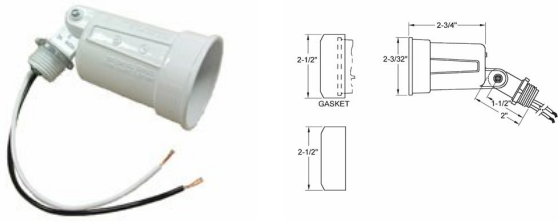

**LAMP HOLDERS****Traditional Lampholder**
75-150 Watt Par 38 Lamps**D23**

Catalog #: 5606-1

APPLICATIONS

For general outdoor lighting in wet, damp or dry locations
 May be used with BELL® cluster covers and boxes

PRODUCT FEATURES

Rugged die cast construction
 State-of-the-art powder coat finish provides maximum weatherability and scratch resistance
 Locking swivel knuckle assures positive lamp positioning and provides pin-point directional aiming
 Extra long wire leads for easy hook-up
 Porcelain socket
 Inside Gasket
 Multi-lingual instructions in each package
 1/2 in. locknut
 N/A

**LAMP HOLDERS****Traditional Lampholder
75-150 Watt Par 38 Lamps****D23**

Catalog #: 5606-1

APPLICATIONS

For general outdoor lighting in wet, damp or dry locations
 May be used with BELL® cluster covers and boxes