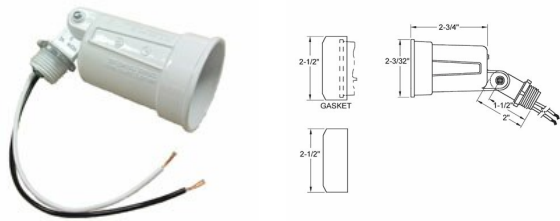

**LAMP HOLDERS****Traditional Lampholder**
75-150 Watt Par 38 Lamps**D23**

Catalog #: 5606-1

APPLICATIONS

For general outdoor lighting in wet, damp or dry locations
 May be used with BELL® cluster covers and boxes

PRODUCT FEATURES

Rugged die cast construction
 State-of-the-art powder coat finish provides maximum weatherability and scratch resistance
 Locking swivel knuckle assures positive lamp positioning and provides pin-point directional aiming
 Extra long wire leads for easy hook-up
 Porcelain socket
 Inside Gasket
 Multi-lingual instructions in each package
 1/2 in. locknut
 N/A

**LAMP HOLDERS****Traditional Lampholder
75-150 Watt Par 38 Lamps****D23**

Catalog #: 5606-1

APPLICATIONS

For general outdoor lighting in wet, damp or dry locations
 May be used with BELL® cluster covers and boxes