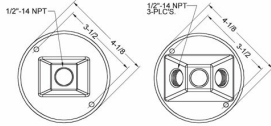

ROUND & RECTANGULAR CLUSTER COVERS

**4in. Round Cluster Cover - One Threaded Outlet
N/A**

D22

Catalog #: 5193-2

APPLICATIONS

For use with BELL® single gang or round weatherproof boxes
Cluster covers provide an easy means of mounting BELL® lampholders and other accessories.

CONFIGURATION

Number Of Outlets: 1

PRODUCT MEASUREMENTS

Outlet Size: 1/2 in.
Wt. Ea. (Lbs.): 0.323

PACKAGING

Package Type:	Shrink
Std. Pkg.:	20
Product UPC-A Labeled:	Yes
Weight (Lbs. Per/C):	32.30
Ship Carton Length (in.):	13.19
Ship Carton Width (in.):	4.25
Ship Carton Height (in.):	8.50
Ctn Weight (Lbs.):	6.46
Pallet Qty:	3000.00
UPC Number:	050169519325
I2of5:	50050169519320