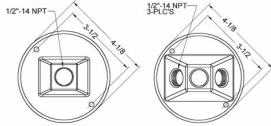

CONFIGURATION

Number Of Outlets: 1

PRODUCT MEASUREMENTS

Outlet Size: 1/2 in.
Wt. Ea. (Lbs.): 0.323

PACKAGING

Package Type:	Shrink
Std. Pkg.:	20
Product UPC-A Labeled:	Yes
Weight (Lbs. Per/C):	32.30
Ship Carton Length (in.):	13.19
Ship Carton Width (in.):	4.25
Ship Carton Height (in.):	8.50
Ctn Weight (Lbs.):	6.46
Pallet Qty:	3000.00
UPC Number:	050169519325
I2of5:	50050169519320

ROUND & RECTANGULAR CLUSTER COVERS

4in. Round Cluster Cover - One Threaded Outlet
N/A

D22

Catalog #: 5193-2

APPLICATIONS

For use with BELL® single gang or round weatherproof boxes
Cluster covers provide an easy means of mounting BELL® lampholders and other accessories.