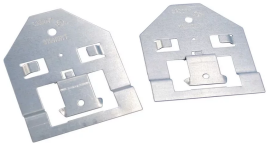

+ 86 21 2412 1618/19

Sydney:

+61 2 9751 8500

Our powerful portfolio of brands:
nVent.com CADDY ERICO HOFFMAN RAYCHEM SCHROFF
TRACER

EXTENSION BRACKET FOR HEAVY DUTY T-GRID BOX HANGER, 3 5/8"

CATALOG NUMBER

512HDXT

CERTIFICATIONS

FEATURES

Attaches to T-Grid Box Hanger to accommodate double deep boxes

Tall grid compatible

Installs by hand

PRODUCT ATTRIBUTES

Material: Steel