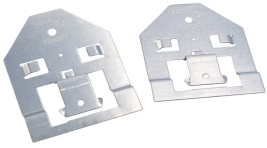

EXTENSION BRACKET FOR HEAVY DUTY T-GRID BOX HANGER, 3 5/8"

CATALOG NUMBER

512HDXT

CERTIFICATIONS

FEATURES

Attaches to T-Grid Box Hanger to accommodate double deep boxes

Tall grid compatible

Installs by hand

PRODUCT ATTRIBUTES

Material: Steel

Finish: Pregalvanized

Height: 3 5/8"

WARNING

nVent products shall be installed and used only as indicated in nVent's product instruction sheets and training materials. Instruction sheets are available at www.nvent.com and from your nVent customer service representative. Improper installation, misuse, misapplication or other failure to completely follow nVent's instructions and warnings may cause product malfunction, property damage, serious bodily injury and death and/or void your warranty.