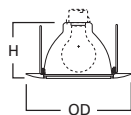

78 Eyeball 30° Tilt

- 78P White Trim with White Eyeball
- 78PAT White Trim with White Eyeball - AIR-TITE™ Trim
- 78SN Satin Nickel Trim with Satin Nickel Eyeball
- 78TBZ Tuscan Bronze Trim with Tuscan Bronze Eyeball
- 78B Satin Brass Trim with Satin Brass Eyeball
- 78PB Polished Brass Trim with Polished Brass Eyeball

HOUSING / LAMP:
H6451C: 65W BR30, 75W R30, 75W PAR30L
DIMENSIONS: Height: 4-1/8" [105mm]; Aperture: 3-15/16" [100mm]; OD: 8" [203mm]

170 Albalite Glass Lens with Reflector

- 170P White Trim with Frosted Albalite Glass Lens
- 170PS White Trim with Frosted Albalite Glass Lens, Wet Location, AIR-TITE™

HOUSING / LAMP:
H6451C: 60W A19
DIMENSIONS: Height: 4" [101mm]; OD: 8" [203mm]

417 Coilex® Baffle Eyeball 30° Tilt

- 417W White Trim and Eyeball with White Coilex Baffle
- 417P White Trim and Eyeball with Black Coilex Baffle
- 417PB Polished Brass Trim and Eyeball with Black Coilex Baffle