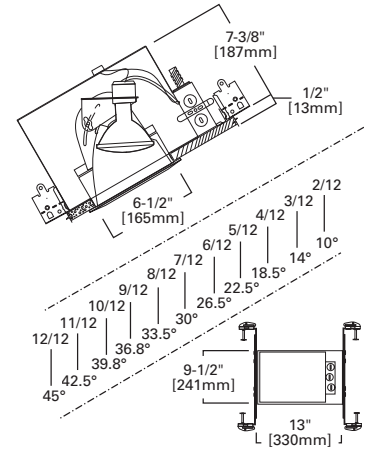

ORDERING INFORMATION: ORDER HOUSING AND TRIMS SEPARATELY*

SAMPLE NUMBER: H6451C - 456W

Housing	Trims	Baffles	
H6451C—6" Aperture, New Construction, Slope Ceiling, IC AIR-TITE™, 120V Line Voltage	Adjustables 1417 Low Voltage Eyeball with Baffle - 30° Tilt, 50W 12V MR16, OD: 7-1/4" [184mm] 1417BA—White Trim with White Eyeball and Black Baffle (Low Voltage Transformer Included) 1417W—White Trim with White Eyeball and White Baffle (Low Voltage Transformer Included)	456 Baffle, 456P: 60W BR30, 50W PAR30L, OD: 7-1/4" [184mm] 456P—White Trim with Black Baffle	
	417 Coilex® Baffle Eyeball - 30° Tilt, 75W R30, 65W BR30, OD: 8" [203mm] 417P—White Trim and Eyeball with Black Coilex® Baffle 417PB—Polished Brass Trim and Eyeball with Black Coilex® Baffle 417W—White Trim and Eyeball with White Coilex® Baffle	456 Baffle, 456W: 50W PAR30L, 65W BR30, and 75W PAR30L with H1999 Socket Extender, OD: 7-1/4" [184mm] 456W—White Trim with White Baffle	Lenses and Diffusers 170 Albalite Lens with Reflector, 60W A19, OD: 8" [203mm] 170P—White Trim with Frosted Albalite Glass Lens 170PS—White Trim with Frosted Albalite Glass Lens, Wet Location Listed and AIR-TITE™
	78 Eyeball - 30° Tilt, 65W BR30, 75W R30, 75W PAR30L, OD: 8" [203mm] 78B—Satin Brass Trim with Satin Brass Eyeball 78P—White Trim with White Eyeball 78PAT—White Trim with White Eyeball - AIR-TITE™ Trim 78PB—Polished Brass Trim with Polished Brass Eyeball 78SN—Satin Nickel Trim with Satin Nickel Eyeball 78TBZ—Tuscan Bronze Trim with Tuscan Bronze Eyeball	Reflectors 455 Specular Reflector, 65W BR30, 75W R30, 75W PAR30L, OD: 7-1/4" [184mm] 455H—White Trim with Haze Reflector 455SC—White Trim with Clear Specular Reflector 455SCG—White Trim with Champagne Gold Reflector	

NOTES: Δ Not to be used in direct contact with spray foam insulation. Δ UL/cUL Listed for Wet Location with select trims.

455 Slope Ceiling Specular Reflector

- 455SC White Trim with Clear Specular Reflector
- 455H White Trim with Haze Reflector
- 455CG White Trim with Champagne Gold Reflector

HOUSING / LAMP:
H6451C: 65W BR30, 75W R30, 75W PAR30L
DIMENSIONS: OD: 7-1/4" [184mm]

456 Slope Ceiling Baffle

- 456W White Trim with White Baffle
- 456P White Trim with Black Baffle

HOUSING / LAMP:
H6451C: 456P: 60W BR30, 50W PAR30L
H6451C: 456W: 50W PAR30L, 65W BR30, 75W PAR30L with H1999 Socket Extender
DIMENSIONS: OD: 7-1/4" [184mm]

78 Eyeball 30° Tilt

- 78P White Trim with White Eyeball
- 78PAT White Trim with White Eyeball - AIR-TITE™ Trim
- 78SN Satin Nickel Trim with Satin Nickel Eyeball
- 78TBZ Tuscan Bronze Trim with Tuscan Bronze Eyeball
- 78B Satin Brass Trim with Satin Brass Eyeball
- 78PB Polished Brass Trim with Polished Brass Eyeball

HOUSING / LAMP:
H6451C: 65W BR30, 75W R30, 75W PAR30L
DIMENSIONS: Height: 4-1/8" [105mm]; Aperture: 3-15/16" [100mm]; OD: 8" [203mm]

170 Albalite Glass Lens with Reflector

- 170P White Trim with Frosted Albalite Glass Lens
- 170PS White Trim with Frosted Albalite Glass Lens, Wet Location, AIR-TITE™