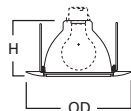

**78 Eyeball 30° Tilt**

- 78P White Trim with White Eyeball
- 78PAT White Trim with White Eyeball - AIR-TITE™ Trim
- 78SN Satin Nickel Trim with Satin Nickel Eyeball
- 78TBZ Tuscan Bronze Trim with Tuscan Bronze Eyeball
- 78B Satin Brass Trim with Satin Brass Eyeball
- 78PB Polished Brass Trim with Polished Brass Eyeball

**HOUSING / LAMP:**  
H6451C: 65W BR30, 75W R30, 75W PAR30L  
**DIMENSIONS:** Height: 4-1/8" [105mm]; Aperture: 3-15/16" [100mm]; OD: 8" [203mm]

**170 Albalite Glass Lens with Reflector**

- 170P White Trim with Frosted Albalite Glass Lens
- 170PS White Trim with Frosted Albalite Glass Lens, Wet Location, AIR-TITE™