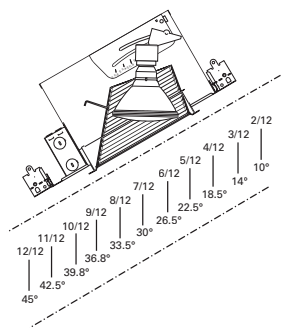

PITCH TO DEGREE CONVERSION

Specifications and dimensions subject to change without notice. Consult your Cooper Lighting Representative or visit www.cooperlighting.com for available options, accessories and ordering information.