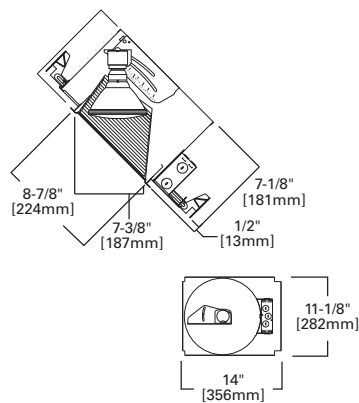

7-INCH INCANDESCENT SLOPE CEILING HOUSING ICAT

FEATURES

- Got Nail™ bar hangers
- Pass-N-Thru™ tool-less shortening of bar hangers
- AIR-TITE™
- Quick Connect wiring connectors included in junction box
- Thermally protected
- Die-formed housing and plaster frame
- Socket aiming for ceilings from 2/12 to 12/12 pitch
- Slope indicator provides quick and consistent lamp settings

Compliances may not apply to all product configurations. Please consult the product spec sheet for compliance details.

COMPLIANCES: UL/cUL Listed - Damp Location, UL/cUL Listed 1598 Luminaire, UL/cUL Listed for Feed Through, UL/cUL Listed for Insulation Contact, AIR-TITE™ Certified ASTM E283

H745ICAT

ORDERING INFORMATION: ORDER HOUSING AND TRIMS SEPARATELY^A

SAMPLE NUMBER: H745ICAT - 457W

Housing	Trims
H745ICAT=7" Aperture, New Construction, Slope Ceiling, IC AIR-TITE™, 120V Line Voltage	Baffles 457 Baffle, 65W BR30, 75W R30, 75W PAR30, 90W PAR38, OD: 9-3/4" [248mm] 457P=White Trim with Black Baffle 457W=White Trim with White Baffle Reflectors 457 Specular Reflector, 75W R30, 65W BR30, OD: 9-3/4" [248mm] 457CG=White Trim with Champagne Gold Reflector 457SC=White Trim with Clear Specular Reflector White Cone Reflector 457 White Reflector, 65W BR30, 75W R30, 75W PAR30, 90W PAR38, OD: 9-3/4" [248mm] 457PW=White Trim with White Reflector

NOTES: Δ Not to be used in direct contact with spray foam insulation.

457 Slope Ceiling Baffle

457W White Trim with White Baffle
457P White Trim with Black Baffle

HOUSING / LAMP:
H745ICAT: 65W BR30, 75W R30, 75W PAR30, 90W PAR38
H745ICAT: 75W R30, 65W BR30

DIMENSIONS: OD: 9-3/4" [248mm]

457 Slope Ceiling Specular Reflector

457SC White Trim with Clear Specular Reflector
457CG White Trim with Champagne Gold Reflector

HOUSING / LAMP:
H745ICAT: 75W R30, 65W BR30

DIMENSIONS: OD: 9-3/4" [248mm]

457 Slope Ceiling White Reflector

457PW White Trim with White Reflector

HOUSING / LAMP:
H745ICAT: 65W BR30, 75W R30, 75W PAR30, 90W PAR38

DIMENSIONS: OD: 9-3/4" [248mm]