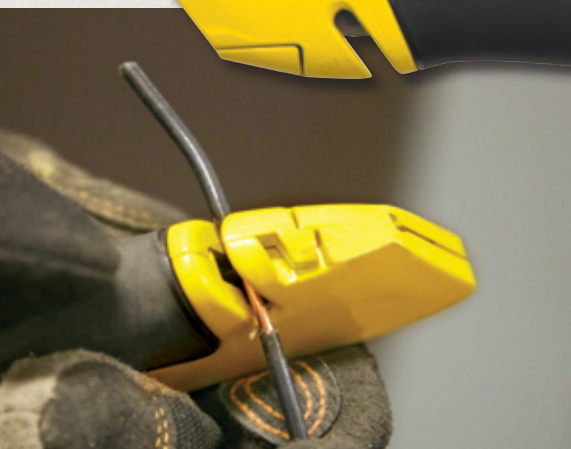

FOLDING UTILITY KNIFE

(Previously released 2012)

44131

- Contains a wire stripping notch.
- High quality, triple ground blades stay sharp longer.
- Rubber grips on handle for improved control and comfort.
- Push button to easily open and close.
- The bright orange handle color makes this knife easy to find in a tool bag or pouch.

KLEIN KURVE®

RETRACTABLE UTILITY KNIFE

(Previously released 2012)

44133

- Now with a wire-stripping notch.
- High quality, triple ground blades stay sharp longer.
- Rubber grips on handle for improved control and comfort.
- Designed for improved cutting ability.
- Internal blade storage includes and holds 6 blades.

Internal Blade Storage

SELF-RETRACTING UTILITY KNIFE

44136

- Knife incorporates a wire-stripping notch.
- Safety yellow handle for greater visibility.
- Blade removal/insertion without disassembly.

Blade retracts fully into housing when cut is complete.