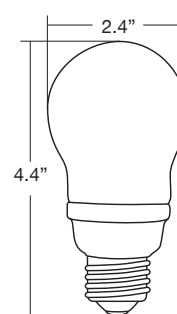

4R3014A

4G2514A

4R2014A

41314A

Complete product listing on back

| Warranties and Certifications: | Item # | Description | Incandescent Wattage Comparison | Initial Lumens | M.O.L. (inches) | Diameter (inches) | Lamp Life (Hours) |
|--|---------|--|---------------------------------|----------------|-----------------|-------------------|-------------------|
| 12 MONTH WARRANTY RoHS Compliant ISO 9002 CERTIFIED | 4R2014A | 14 WATT R20 InstaBright G2 with Armor Coat | 50 | 410 | 4.4 | 2.5 | 8,000 |
| | 4R3014A | 14 WATT R30 InstaBright G2 with Armor Coat | 65 | 650 | 5.4 | 3.7 | 8,000 |
| | 41314A | 14 WATT A19 InstaBright G2 with Armor Coat | 75 | 800 | 4.4 | 2.4 | 8,000 |
| | 4G2514A | 14 WATT G25 InstaBright G2 with Armor Coat | 100 | 800 | 4.4 | 3.1 | 8,000 |