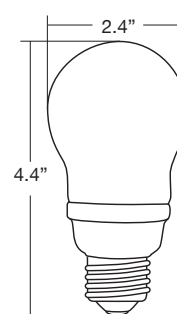

4R3014A

4G2514A

4R2014A

4I314A

Complete product listing on back

| Warranties and Certifications: | Item # | Description | Incandescent Wattage Comparison | Initial Lumens | M.O.L. (inches) | Diameter (inches) | Lamp Life (Hours) |
|--|---------|--|---------------------------------|----------------|-----------------|-------------------|-------------------|
| 12 MONTH WARRANTY RoHS Compliant ISO 9002 CERTIFIED | 4R2014A | 14 WATT R20 InstaBright G2 with Armor Coat | 50 | 410 | 4.4 | 2.5 | 8,000 |
| | 4R3014A | 14 WATT R30 InstaBright G2 with Armor Coat | 65 | 650 | 5.4 | 3.7 | 8,000 |
| | 4I314A | 14 WATT A19 InstaBright G2 with Armor Coat | 75 | 800 | 4.4 | 2.4 | 8,000 |
| | 4G2514A | 14 WATT G25 InstaBright G2 with Armor Coat | 100 | 800 | 4.4 | 3.1 | 8,000 |