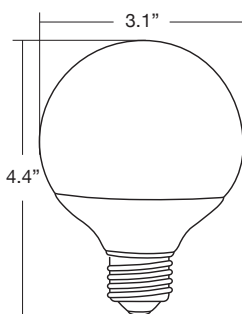

4R3014A

4G2514A

4R2014A

41314A

Complete product listing on back

| Warranties and Certifications: | Item # | Description | Incandescent Wattage Comparison | Initial Lumens | M.O.L. (inches) | Diameter (inches) | Lamp Life (Hours) |
|--|---------|--|---------------------------------|----------------|-----------------|-------------------|-------------------|
| 12 MONTH WARRANTY RoHS Compliant ISO 9002 CERTIFIED | 4R2014A | 14 WATT R20 InstaBright G2 with Armor Coat | 50 | 410 | 4.4 | 2.5 | 8,000 |
| | 4R3014A | 14 WATT R30 InstaBright G2 with Armor Coat | 65 | 650 | 5.4 | 3.7 | 8,000 |
| | 41314A | 14 WATT A19 InstaBright G2 with Armor Coat | 75 | 800 | 4.4 | 2.4 | 8,000 |
| | 4G2514A | 14 WATT G25 InstaBright G2 with Armor Coat | 100 | 800 | 4.4 | 3.1 | 8,000 |