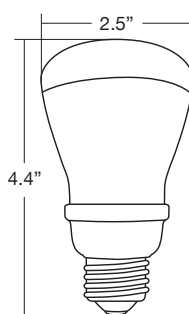

4R3014A

4G2514A

4R2014A

41314A

Complete product listing on back

| Warranties and Certifications: | Item # | Description | Incandescent Wattage Comparison | Initial Lumens | M.O.L. (inches) | Diameter (inches) | Lamp Life (Hours) |
|--|---------|--|---------------------------------|----------------|-----------------|-------------------|-------------------|
| 12 MONTH WARRANTY RoHS Compliant ISO 9002 CERTIFIED | 4R2014A | 14 WATT R20 InstaBright G2 with Armor Coat | 50 | 410 | 4.4 | 2.5 | 8,000 |
| | 4R3014A | 14 WATT R30 InstaBright G2 with Armor Coat | 65 | 650 | 5.4 | 3.7 | 8,000 |
| | 41314A | 14 WATT A19 InstaBright G2 with Armor Coat | 75 | 800 | 4.4 | 2.4 | 8,000 |
| | 4G2514A | 14 WATT G25 InstaBright G2 with Armor Coat | 100 | 800 | 4.4 | 3.1 | 8,000 |