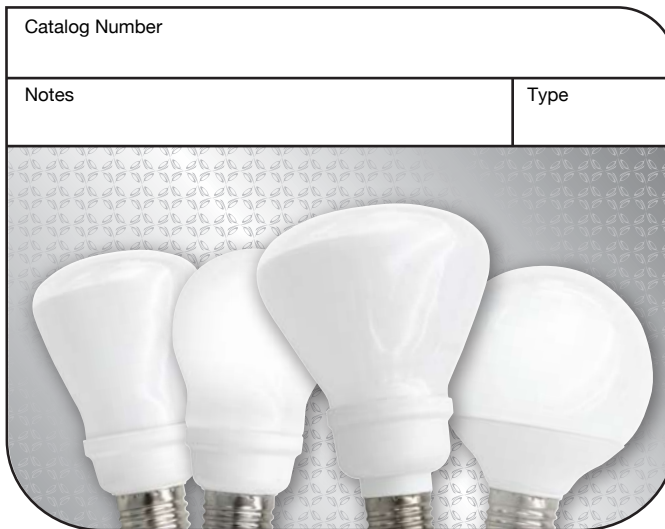

Specifications (at full brightness)

End of Life Protection	Yes
Ballast Type	Electronic
Input Line Voltage:	120VAC
Input Line Frequency	50/60HZ
Lamp Life (Rated)	8,000 hrs
Color Temperature	2700°K
Color Rendering Index	82
Minimum Starting Temp	-20°F
Maximum Operating Temp	160°F
UL/cUL Listed	Yes
Lamp Operating Frequency	45 KHZ
Lamp Current Crest Factor	<1.60
Maximum Open Circuit Voltage	600V
Power Factor	>.50
Total Harmonic Distortion	<150%