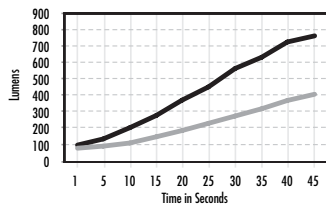

Armor Coat

- Durable coating keeps glass and bulb contents contained with no loss of light output.

TCP is brighter faster!

Specifications (at full brightness)

| | |
|------------------------------|------------|
| End of Life Protection | Yes |
| Ballast Type | Electronic |
| Input Line Voltage: | 120VAC |
| Input Line Frequency | 50/60HZ |
| Lamp Life (Rated) | 8,000 hrs |
| Color Temperature | 2700°K |
| Color Rendering Index | 82 |
| Minimum Starting Temp | -20°F |
| Maximum Operating Temp | 160°F |
| UL/cUL Listed | Yes |
| Lamp Operating Frequency | 45 KHZ |
| Lamp Current Crest Factor | <1.60 |
| Maximum Open Circuit Voltage | 600V |
| Power Factor | >.50 |
| Total Harmonic Distortion | <150% |