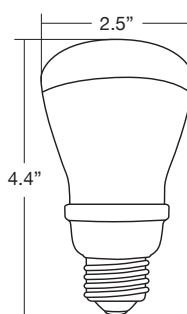

4R3014A

4G2514A

4R2014A

4I314A

Complete product listing on back

| Warranties and Certifications: | Item # | Description | Incandescent Wattage Comparison | Initial Lumens | M.O.L. (inches) | Diameter (inches) | Lamp Life (Hours) |
|--|---------|--|---------------------------------|----------------|-----------------|-------------------|-------------------|
| 12 MONTH WARRANTY RoHS Compliant ISO 9002 CERTIFIED | 4R2014A | 14 WATT R20 InstaBright G2 with Armor Coat | 50 | 410 | 4.4 | 2.5 | 8,000 |
| | 4R3014A | 14 WATT R30 InstaBright G2 with Armor Coat | 65 | 650 | 5.4 | 3.7 | 8,000 |
| | 4I314A | 14 WATT A19 InstaBright G2 with Armor Coat | 75 | 800 | 4.4 | 2.4 | 8,000 |
| | 4G2514A | 14 WATT G25 InstaBright G2 with Armor Coat | 100 | 800 | 4.4 | 3.1 | 8,000 |