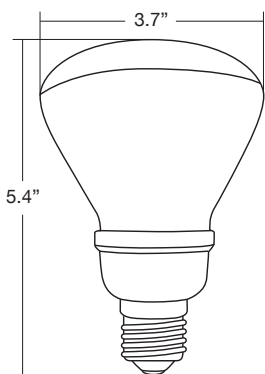

4R3014A

4G2514A

4R2014A

41314A

Complete product listing on back

| Warranties and Certifications: | Item # | Description | Incandescent Wattage Comparison | Initial Lumens | M.O.L. (inches) | Diameter (inches) | Lamp Life (Hours) |
|--|---------|--|---------------------------------|----------------|-----------------|-------------------|-------------------|
| 12 MONTH WARRANTY RoHS Compliant ISO 9002 CERTIFIED | 4R2014A | 14 WATT R20 InstaBright G2 with Armor Coat | 50 | 410 | 4.4 | 2.5 | 8,000 |
| | 4R3014A | 14 WATT R30 InstaBright G2 with Armor Coat | 65 | 650 | 5.4 | 3.7 | 8,000 |
| | 41314A | 14 WATT A19 InstaBright G2 with Armor Coat | 75 | 800 | 4.4 | 2.4 | 8,000 |
| | 4G2514A | 14 WATT G25 InstaBright G2 with Armor Coat | 100 | 800 | 4.4 | 3.1 | 8,000 |