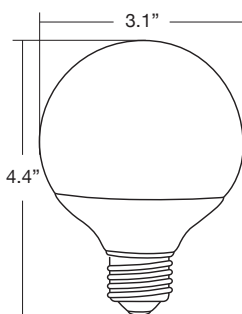

4R3014A

4G2514A

4R2014A

4I314A

Complete product listing on back

| Warranties and Certifications: | Item # | Description | Incandescent Wattage Comparison | Initial Lumens | M.O.L. (inches) | Diameter (inches) | Lamp Life (Hours) |
|--|---------|--|---------------------------------|----------------|-----------------|-------------------|-------------------|
| 12 MONTH WARRANTY RoHS Compliant ISO 9002 CERTIFIED | 4R2014A | 14 WATT R20 InstaBright G2 with Armor Coat | 50 | 410 | 4.4 | 2.5 | 8,000 |
| | 4R3014A | 14 WATT R30 InstaBright G2 with Armor Coat | 65 | 650 | 5.4 | 3.7 | 8,000 |
| | 4I314A | 14 WATT A19 InstaBright G2 with Armor Coat | 75 | 800 | 4.4 | 2.4 | 8,000 |
| | 4G2514A | 14 WATT G25 InstaBright G2 with Armor Coat | 100 | 800 | 4.4 | 3.1 | 8,000 |