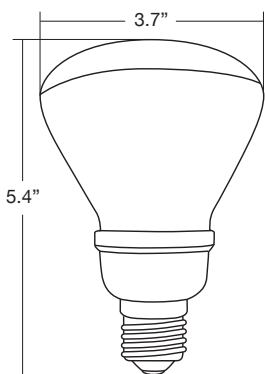

4R3014A

4G2514A

4R2014A

4I314A

Complete product listing on back

| Warranties and Certifications: | Item # | Description | Incandescent Wattage Comparison | Initial Lumens | M.O.L. (inches) | Diameter (inches) | Lamp Life (Hours) |
|--|---------|--|---------------------------------|----------------|-----------------|-------------------|-------------------|
| 12 MONTH WARRANTY RoHS Compliant ISO 9002 CERTIFIED | 4R2014A | 14 WATT R20 InstaBright G2 with Armor Coat | 50 | 410 | 4.4 | 2.5 | 8,000 |
| | 4R3014A | 14 WATT R30 InstaBright G2 with Armor Coat | 65 | 650 | 5.4 | 3.7 | 8,000 |
| | 4I314A | 14 WATT A19 InstaBright G2 with Armor Coat | 75 | 800 | 4.4 | 2.4 | 8,000 |
| | 4G2514A | 14 WATT G25 InstaBright G2 with Armor Coat | 100 | 800 | 4.4 | 3.1 | 8,000 |