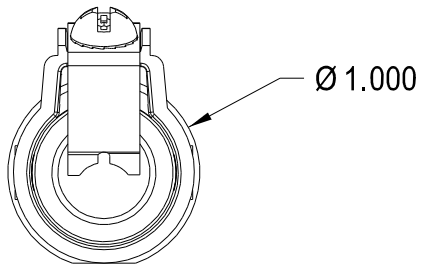

#10-32 MACHINE
SCREW

3810 OR
4010 CLIP

4110ST BODY

1/2" TRADE SIZE
SNAP-TITE RING