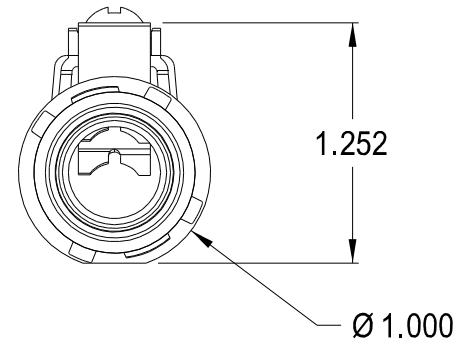

#10-32 MACHINE
SCREW

3810 OR
4010 CLIP

4110ST BODY

1/2" TRADE SIZE
SNAP-TITE RING