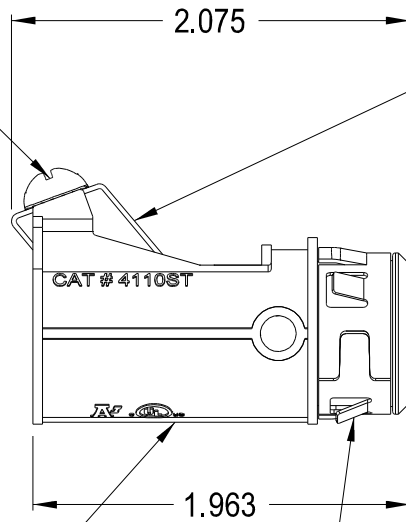

#10-32 MACHINE
SCREW

3810 OR
4010 CLIP

4110ST BODY

1/2" TRADE SIZE
SNAP-TITE RING