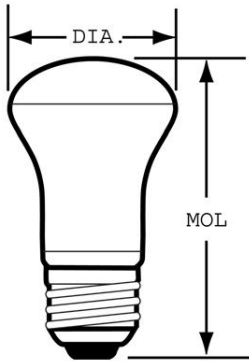

GENERAL CHARACTERISTICS

Lamp Type	Incandescent - Reflector
Bulb	R16
Base	Medium Screw (E26)
Filament	CC-6
Rated Life	1500.0 hrs
Bulb Material	Soft glass
Primary Application	Indoor Spotlight

PHOTOMETRIC CHARACTERISTICS

Initial Lumens	225.0
Color Temperature	2500.0 K

ELECTRICAL CHARACTERISTICS

Wattage	40.0
Voltage	120.0

DIMENSIONS

Maximum Overall Length (MOL)	3.3700 in(85.6 mm)
Bulb Diameter (DIA)	2.000 in(50.8 mm)

PRODUCT INFORMATION