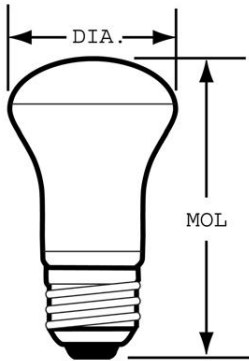

GE
Lighting

25781 - 40R16/CD

GE soft white 40 watt R16 floodlight 1-pack

- Use original GE's Soft White when you need a light without glare and harsh shadows.
- Replace ordinary light bulbs with GE Flood and Spotlight in all your track and recessed lighting fixtures.
- 2500K soft white light appearance
- Estimated yearly energy costs \$4.82 based on 3 hours per day \$0.11 per kWh
- GE soft white indoor spotlights provide warm, pleasing everyday light without harsh glares and shadows. These bulbs' funnel shape and reflective coating help direct light where it is needed better than a standard incandescent bulb
- Lasts 1.4 years based on 3 hours per day usage
- 280 lumens providing subtle, reassuring™ light
- R16 indoor floodlight with medium base for use in directional fixtures such as recessed can lighting

GENERAL CHARACTERISTICS

Lamp Type	Incandescent - Reflector
Bulb	R16
Base	Medium Screw (E26)
Filament	CC-6
Rated Life	1500.0 hrs
Bulb Material	Soft glass
Primary Application	Indoor Spotlight

PHOTOMETRIC CHARACTERISTICS

Initial Lumens	225.0
Color Temperature	2500.0 K

ELECTRICAL CHARACTERISTICS

Wattage	40.0
Voltage	120.0

DIMENSIONS

Maximum Overall Length (MOL)	3.3700 in(85.6 mm)
Bulb Diameter (DIA)	2.000 in(50.8 mm)

PRODUCT INFORMATION