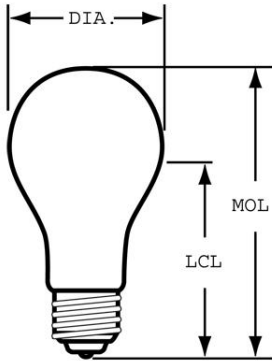

GE
Lighting

27495 - 40A15/F/CD

GE appliance 40 watt A15 1-pack

- GE's specialty bulbs offer innovative solutions for a variety of lighting needs.
- GE's Appliance Lights can be used in many household appliances such as microwaves, refrigerators and ovens.
- 120 volts
- A15 shape with medium base for use in appliances
- Lasts 1500 hours
- Whether you're cooking it or keeping it fresh GE appliance lights lets you see it. They're specially designed to withstand high or low temperatures and feature a rugged filament that resists vibration, perfect for microwaves, refrigerators and ovens

GENERAL CHARACTERISTICS

Lamp Type	Incandescent - A-line
Bulb	A15
Base	Medium Screw (E26)
Filament	C-9
Bulb Finish	Frost
Rated Life (NOM)	1500.0 h
Bulb Material	Soft glass
Primary Application	Standard;Ceiling Fan

PHOTOMETRIC CHARACTERISTICS

Initial Lumens (NOM)	355.0
Color Temperature (NOM)	2600.0 K
Nominal Initial Lumens per Watt (NOM)	8.875

ELECTRICAL CHARACTERISTICS

Wattage (NOM)	40.0
Voltage (NOM)	120.0
Burn Position	Universal burning position

DIMENSIONS

Maximum Overall Length (MOL) (NOM)	3.500 in(88.9 mm)
Bulb Diameter (DIA) (NOM)	1.875 in(47.6 mm)
Light Center Length (LCL) (NOM)	2.370 in(60.2 mm)

PRODUCT INFORMATION

Product Code	27495
Description	40A15/F/CD
Standard Package	BUNDLE
Standard Package GTIN	30043168274952
Standard Package Quantity	60
Sales Unit	Unit
No Of Items Per Sales Unit	1
No Of Items Per Standard Package	60
UPC	043168274951