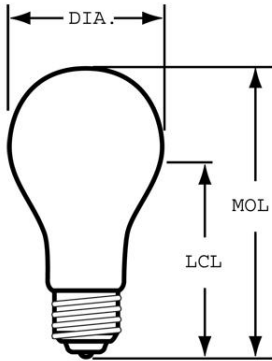

GE
Lighting

27495 - 40A15/F/CD

GE appliance 40 watt A15 1-pack

- GE's specialty bulbs offer innovative solutions for a variety of lighting needs.
- GE's Appliance Lights can be used in many household appliances such as microwaves, refrigerators and ovens.
- 120 volts
- A15 shape with medium base for use in appliances
- Lasts 1500 hours
- Whether you're cooking it or keeping it fresh GE appliance lights lets you see it. They're specially designed to withstand high or low temperatures and feature a rugged filament that resists vibration, perfect for microwaves, refrigerators and ovens

GENERAL CHARACTERISTICS

Lamp Type	Incandescent - A-line
Bulb	A15
Base	Medium Screw (E26)
Filament	C-9
Bulb Finish	Frost
Rated Life (NOM)	1500.0 h
Bulb Material	Soft glass
Primary Application	Standard;Ceiling Fan

DIMENSIONS

Maximum Overall Length (MOL) (NOM)	3.500 in(88.9 mm)
Bulb Diameter (DIA) (NOM)	1.875 in(47.6 mm)
Light Center Length (LCL) (NOM)	2.370 in(60.2 mm)

PRODUCT INFORMATION

Product Code	27495
Description	40A15/F/CD
Standard Package	BUNDLE
Standard Package GTIN	30043168274952
Standard Package Quantity	60
Sales Unit	Unit
No Of Items Per Sales Unit	1
No Of Items Per Standard Package	60
UPC	043168274951