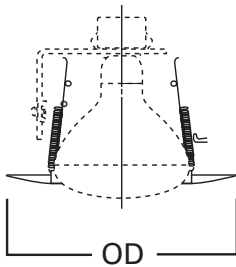

### DESCRIPTION

Open in the 6" trim family for use in recessed downlighting. Compatible for use in Halo and other housings.

Catalog #		Type
Project		
Comments		Date
Prepared by		

**Dimensions:**  
OD: 8" [203mm]