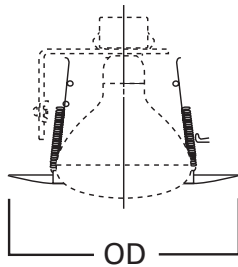

### DESCRIPTION

Open in the 6" trim family for use in recessed downlighting. Compatible for use in Halo and other housings.

Catalog #		Type
Project		
Comments		Date
Prepared by		

**Dimensions:**  
OD: 8" [203mm]