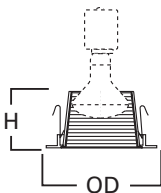

### DESCRIPTION

Baffle trim in the 4" trim family for use in recessed downlighting.

Catalog #		Type
Project		
Comments		Date
Prepared by		

### Dimensions:

H: 2-5/8" [67mm]

OD: 5" [129mm]

#### Dimensions:

H: 2-5/8" [67mm]

OD: 5" [129mm]