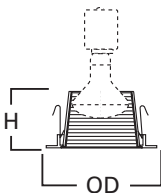

### Dimensions:

H: 2-5/8" [67mm]

OD: 5" [129mm]

### DESCRIPTION

Baffle trim in the 4" trim family for use in recessed downlighting.

Catalog #		Type
Project		
Comments		Date
Prepared by		

#### Dimensions:

H: 2-5/8" [67mm]

OD: 5" [129mm]