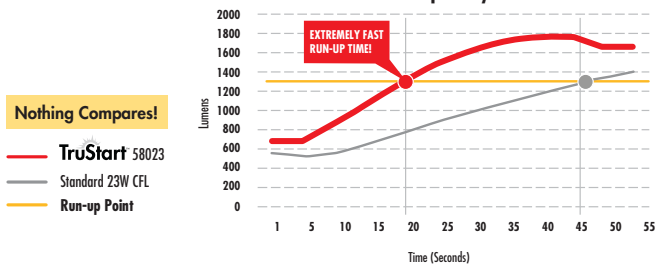

Perfect for any general lighting applications, such as table lamps, wall sconces, recessed cans, chandeliers and ceiling fixtures.

PRO Series

Our TruStart™ CFLs have a long life of 20,000 hours, while achieving full brightness in record time.

FULL BRIGHTNESS IN A SNAP!

	INCANDESCENT COMPARISON (WATTS)	WATTS	AVERAGE LUMENS
2700K			
58009 Full Spring, E26	40W	9W	600
58014 Full Spring, E26	60W	14W	900
58018 Full Spring, E26	75W	18W	1200
58023 Full Spring, E26	100W	23W	1600
58027 Full Spring, E26	100W	27W	1850
58032 Full Spring, E26	125W	32W	2100
58042 Full Spring, E26	150W	42W	2800

GREAT FEATURES & BENEFITS

- Programmed start for longer life 20,000 hours
- TCP exclusive and advanced IC chip control
- 15 - 20 seconds run-up time
- 100% improvement over standard 23W CFL