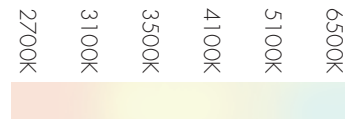

17033L

17040LRP

17058L

32032

32040

Color Temperatures

		UNIT/ BALLAST WATTS	INCANDESCENT COMPARISON (WATTS)	LAMP WATTS	AVERAGE LUMENS
T9 LAMPS WITH ADAPTERS					
17022LRP	T9 Circline Adapter with 22W Lamp	22W	90W	22W	1400
17030LRP	T9 Circline Adapter with 30W Lamp	30W	120W	30W	2000
T6 LAMPS WITH ADAPTERS					
1703027	T6 Circline Adapter with 27W Lamp	30W	120W	27W	2000
17033L	T6 Circline Adapter with 33W Lamp	33W	125W	33W	2000
17040LRP	T6 Circline Adapter with 40W Lamp	40W	150W	40W	2800
17058L	T6 Circline Adapter with 58W Lamp	58W	200W	58W	3700
CIRCLINE ADAPTERS					
17022	22W Circline Adapter	22W	NA	NA	NA
17030	30W Circline Adapter	30W	NA	NA	NA
17033	33W Circline Adapter	33W	NA	NA	NA
17036	36W Circline Adapter	36W	NA	NA	NA
17040	40W Circline Adapter	40W	NA	NA	NA
17058	58W Circline Adapter	58W	NA	NA	NA
CIRCLINE LAMPS					
32020	T9 Circline 20W Lamp	NA	75W	20W	1200
32022	T9 Circline 22W Lamp	NA	90W	22W	1400
32030	T9 Circline 30W Lamp	NA	120W	30W	2000
32027	T6 Circline 27W Lamp	NA	120W	27W	2000
32032	T6 Circline 32W Lamp	NA	130W	32W	2200
32033	T6 Circline 33W Lamp	NA	125W	33W	2150
32040	T6 Circline 40W Lamp	NA	150W	40W	2800
32058	T6 Circline 58W Lamp	NA	200W	58W	3700