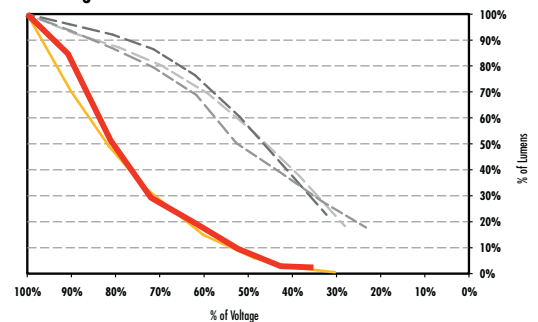

GREAT FEATURES & BENEFITS

- Uniform, smooth dimming performance from 100% to 2%
- Long life: 12,000 hours
- Optimized electronics maximizes lamp life
- Low dim level starting capability
- Digital technology for faster run-up time

Designed specifically for use with standard, non-illuminated, 60 watt incandescent slide or rotary dimmer. Also, it works well with the new CFL and LED dimmers.

Consult TCP Technical Support or a dimmer manufacturer for compatibility with other dimmer types.

Dimming Curve