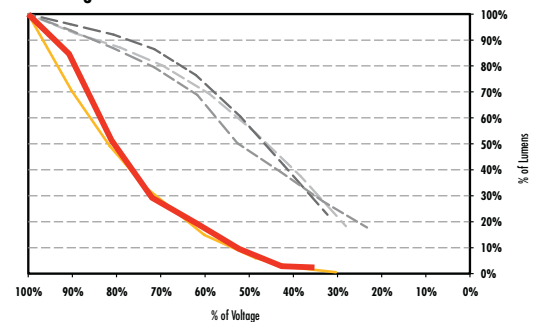

GREAT FEATURES & BENEFITS

- Uniform, smooth dimming performance from 100% to 2%
- Long life: 12,000 hours
- Optimized electronics maximizes lamp life
- Low dim level starting capability
- Digital technology for faster run-up time

Designed specifically for use with standard, non-illuminated, 60 watt incandescent slide or rotary dimmer. Also, it works well with the new CFL and LED dimmers.

Consult TCP Technical Support or a dimmer manufacturer for compatibility with other dimmer types.

Dimming Curve