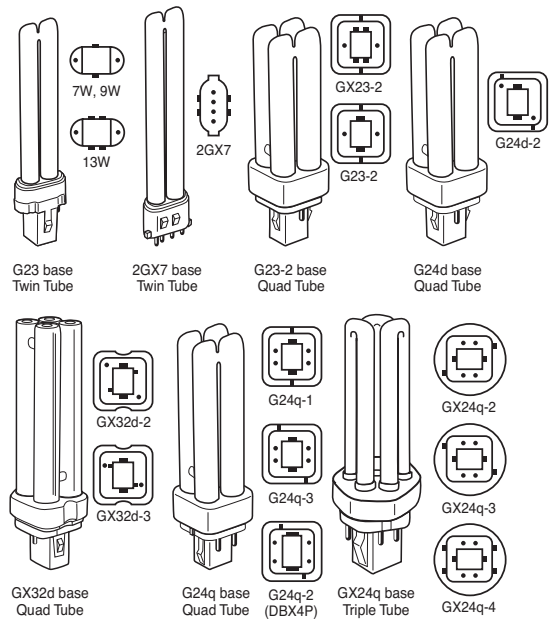

Color Temperatures

Visit www.tpci.com for more information!

PLs

PL lamps can be used in fixtures, recessed cans and wall sconces. Available in twin tube, quad tube and triple tube.

| | | INCANDESCENT COMPARISON (WATTS) | WATTS | AVERAGE LUMENS | BASE TYPE |
|-----------|-------------------------------|---------------------------------------|-------|-------------------|--------------|
| 32005 | 2-Pin Twin Tube | 25W | 5W | 250 | G23 |
| 32007 | 2-Pin Twin Tube | 25W | 7W | 410 | G23 |
| 32009 | 2-Pin Twin Tube | 45W | 9W | 590 | G23 |
| 32013 | 2-Pin Twin Tube | 60W | 13W | 800 | GX23 |
| 32413IST | 2-Pin Twin Tube Instant Start | 60W | 13W | 800 | GX23 |
| 324132GX7 | 4-Pin Twin Tube | 120W | 32W | 800 | 2GX7 |
| 32009Q | 2-Pin Quad Tube | 45W | 9W | 590 | G23-2 |
| 32013Q | 2-Pin Quad Tube | 60W | 13W | 810 | GX23-2 |
| 32013ISQ | 2-Pin Quad Tube Instant Start | 60W | 13W | 810 | GX23-2 |
| 32018Q | 2-Pin Quad Tube | 75W | 18W | 1150 | G24d-2 |
| 32026Q | 2-Pin Quad Tube | 100W | 26W | 1700 | G24d-3 |
| 32413Q | 4-Pin Quad Tube | 60W | 13W | 875 | G24q-1 |
| 32418Q | 4-Pin Quad Tube | 75W | 18W | 1150 | G24q-2 |
| 32426Q | 4-Pin Quad Tube | 100W | 26W | 1700 | G24q-3 |
| 32020Q | 2-Pin Quad Tube | 60W | 20W | 1250 | GX32D-2 |
| 32027Q | 2-Pin Quad Tube | 100W | 27W | 1700 | GX32D-3 |
| 32413T | 4-Pin Triple Tube | 60W | 13W | 900 | GX24q-1 |
| 32418T | 4-Pin Triple Tube | 75W | 18W | 1150 | GX24q-2 |
| 32426T | 4-Pin Triple Tube | 100W | 26W | 1700 | GX24q-3 |
| 32432T | 4-Pin Triple Tube | 120W | 32W | 2000 | GX24q-3 |
| 32442T | 4-Pin Triple Tube | 150W | 42W | 2600 | GX24q-4 |
| 33013SQ | 4-Pin Low Profile SpringLamp | 60W | 13W | 900 | G24q-1 |