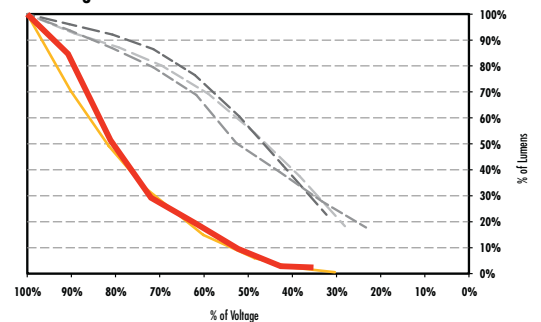

GREAT FEATURES & BENEFITS

- Uniform, smooth dimming performance from 100% to 2%
- Long life: 12,000 hours
- Optimized electronics maximizes lamp life
- Low dim level starting capability
- Digital technology for faster run-up time

Designed specifically for use with standard, non-illuminated, 60 watt incandescent slide or rotary dimmer. Also, it works well with the new CFL and LED dimmers.

Consult TCP Technical Support or a dimmer manufacturer for compatibility with other dimmer types.

Dimming Curve