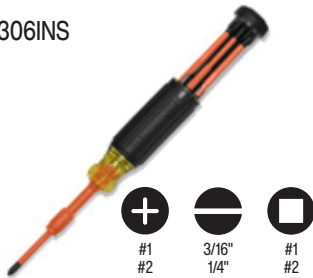

## WHAT'S INCLUDED

32306INS

32604INS

COMING SOON

32310INS

COMING SOON

Cat. No.	UPC	Description	Sizes
32306INS	0-92644-32306-5	6-in-1 Insulated Auto-Lock Screwdriver	Philips: #1 #2; Slotted: 3/16", 1/4"; Square: #1 #2
32604INS	0-92644-32969-2	4-in-1 Insulated Auto-Lock Screwdriver	Philips: #2; Slotted: 1/8", 1/4"; Square: #2
32310INS	0-92644-32971-5	10-in-2 Insulated Auto-Lock Screwdriver	Philips: #00 #0, #1 #2; Slotted: 3/32", 1/8", 3/16", 1/4"; Square: #1 #2