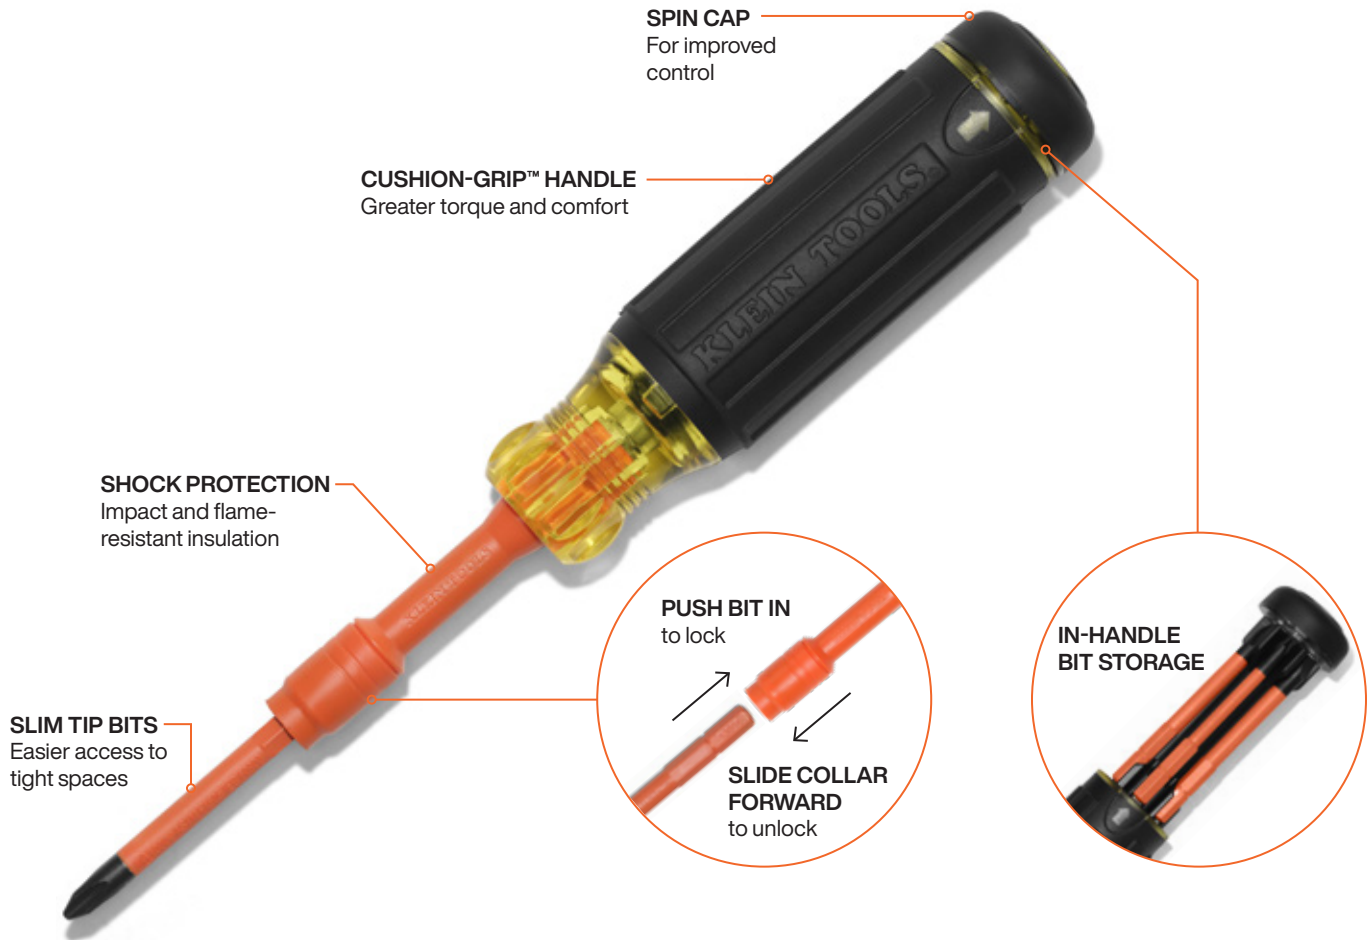

## WHAT'S INCLUDED

32306INS

32604INS

COMING SOON

32310INS

COMING SOON

Cat. No.	UPC	Description	Sizes
32306INS	0-92644-32306-5	6-in-1 Insulated Auto-Lock Screwdriver	Philips: #1 #2; Slotted: 3/16", 1/4"; Square: #1 #2
32604INS	0-92644-32969-2	4-in-1 Insulated Auto-Lock Screwdriver	Philips: #2; Slotted: 1/8", 1/4"; Square: #2
32310INS	0-92644-32971-5	10-in-2 Insulated Auto-Lock Screwdriver	Philips: #00 #0, #1 #2; Slotted: 3/32", 1/8", 3/16", 1/4"; Square: #1 #2

# 6-IN-1 INSULATED AUTO-LOCK SCREWDRIVER

Safe, Versatile & Ready For Any Job