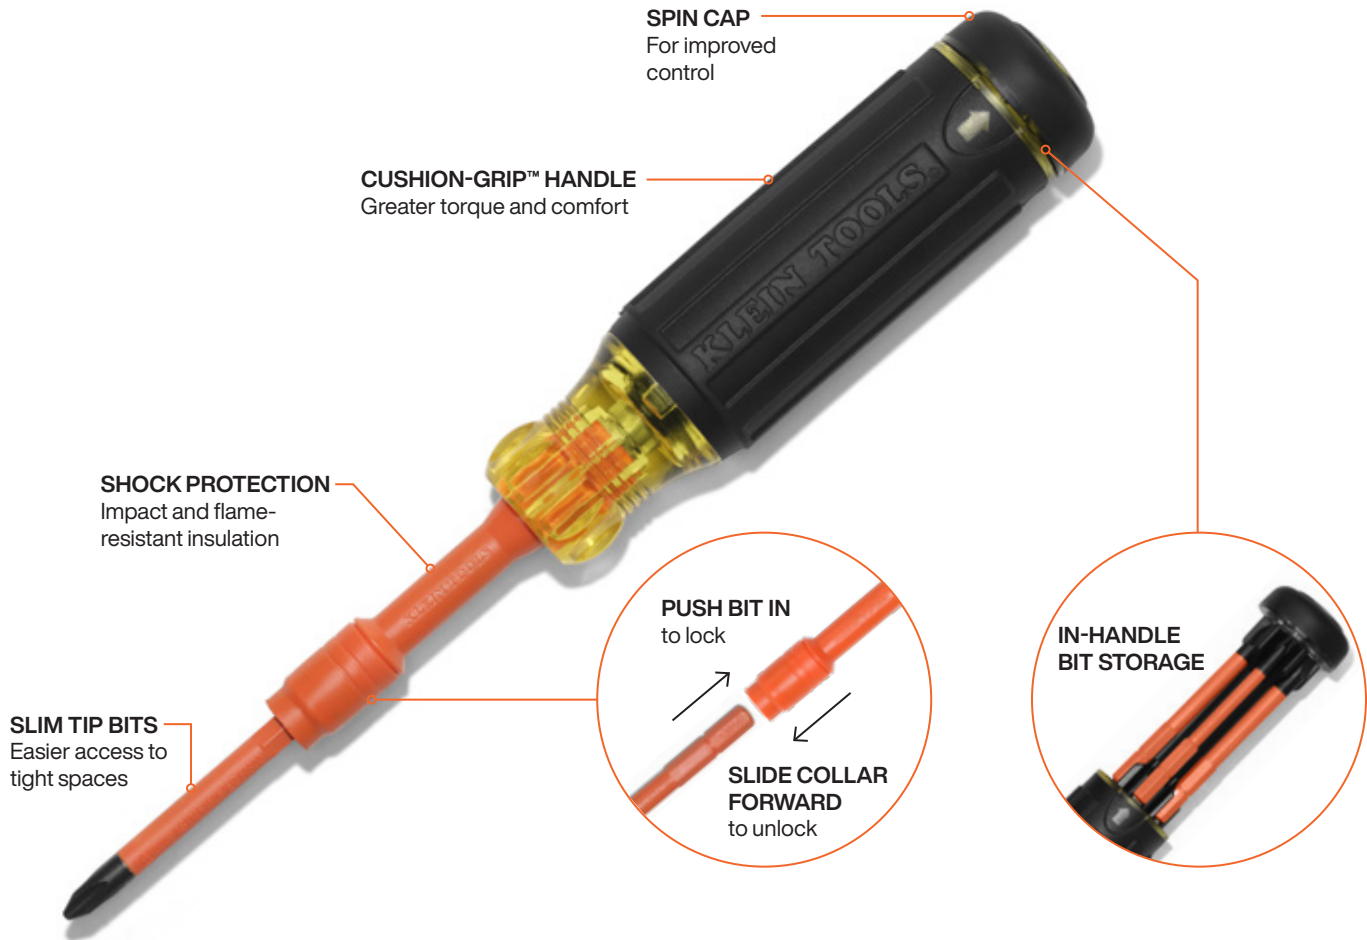

# 6-IN-1 INSULATED AUTO-LOCK SCREWDRIVER

Safe, Versatile & Ready For Any Job

## WHAT'S INCLUDED

32306INS

32604INS

COMING SOON

32310INS

COMING SOON

Cat. No.	UPC	Description	Sizes
32306INS	0-92644-32306-5	6-in-1 Insulated Auto-Lock Screwdriver	Philips: #1 #2; Slotted: 3/16", 1/4"; Square: #1 #2
32604INS	0-92644-32969-2	4-in-1 Insulated Auto-Lock Screwdriver	Philips: #2; Slotted: 1/8", 1/4"; Square: #2
32310INS	0-92644-32971-5	10-in-2 Insulated Auto-Lock Screwdriver	Philips: #00 #0, #1 #2; Slotted: 3/32", 1/8", 3/16", 1/4"; Square: #1 #2