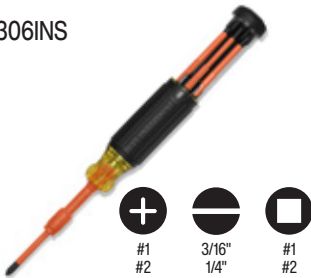

## WHAT'S INCLUDED

32306INS

32604INS

COMING SOON

32310INS

COMING SOON

Cat. No.	UPC	Description	Sizes
32306INS	0-92644-32306-5	6-in-1 Insulated Auto-Lock Screwdriver	Philips: #1 #2; Slotted: 3/16", 1/4"; Square: #1 #2
32604INS	0-92644-32969-2	4-in-1 Insulated Auto-Lock Screwdriver	Philips: #2; Slotted: 1/8", 1/4"; Square: #2
32310INS	0-92644-32971-5	10-in-2 Insulated Auto-Lock Screwdriver	Philips: #00 #0, #1 #2; Slotted: 3/32", 1/8", 3/16", 1/4"; Square: #1 #2