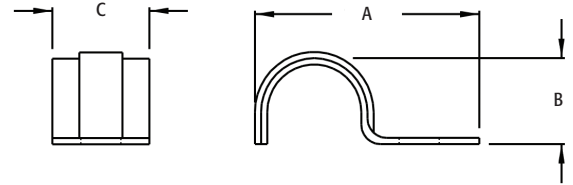

1-Hole AC/MC Strap

Plated steel.

310

311

CATALOG NUMBER	UPC/DCI/NAED MFG #018997	CABLE RANGE	CABLE SIZES	UNIT PKG	STD PKG	DIM A	DIM B	DIM C
310	00310	.503-.580	14/4, 14/3, 12/4, 12/3, 10/3, 10/2, 12/2	100	1000	1.285	.550	.750
311	84174	.200-.320	#4 and #2 bare copper	100	1000	1.125	.210	.500