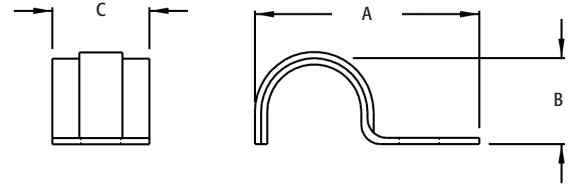

1-Hole AC/MC Strap

Plated steel.

310

311

CATALOG NUMBER	UPC/DCI/NAED MFG #018997	CABLE RANGE	CABLE SIZES	UNIT PKG	STD PKG	DIM A	DIM B	DIM C
310	00310	.503-.580	14/4, 14/3, 12/4, 12/3, 10/3, 10/2, 12/2	100	1000	1.285	.550	.750
311	84174	.200-.320	#4 and #2 bare copper	100	1000	1.125	.210	.500