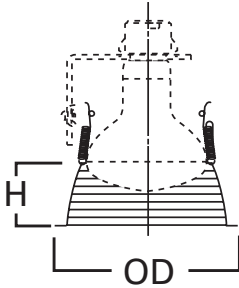

#### Dimensions:

H: 3-1/16" [78mm]  
OD: 7-1/4" [184mm]

Housings	Max Lamp Compatibility
H7ICT H7RICT	50W PAR30S, 75W PAR30L, 45W BR38, 65W BR30, 75W R30, 85W BR40
H7ICAT H7RICAT	50W PAR30S, 75W PAR30L, 45W PAR38, 65W BR30, 85W BR40
E7ICAT E7RICAT	75W PAR30S, 75W PAR30L, 90W PAR38, 65W BR30, 90W BR40, 75W R30, 100W R40
H7UICAT	50W PAR30S, 75W PAR30L, 65W BR30
H27ICAT H27RICAT	50W PAR30S, 75W PAR30L, 65W BR30
E27ICAT E27RICAT	75W PAR30S, 75W PAR30L, 65W BR30, 75W R30
H7T H7TCP	75W PAR30S, 65W BR30, 75W R30
H7RT	75W PAR30S, 75W PAR30L, 65W BR30, 75W R30
E7TAT E7RTAT	75W PAR30S, 75W PAR30L, 65W BR30
H27T H27RT	75W PAR30S, 75W PAR30L, 65W BR30, 75W R30
E27TAT E27RTAT	75W PAR30S, 75W PAR30L, 65W BR30