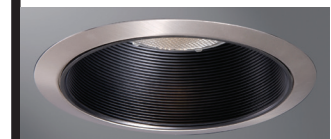

### DESCRIPTION

Coilex® Baffle trim in the 6" trim family for use in recessed downlighting. Compatible for use in Halo and other housings.

Catalog #		Type
Project		
Comments		Date
Prepared by		

Compatible with Halogen, Incandescent, LED\* or CFL\* lamps.

**310W**  
White Trim, White Baffle

**310P**  
White Trim, Black Baffle

**310SN**  
Satin Nickel Trim, Black Baffle

**310TBZ**  
Tuscan Bronze Trim, Black Baffle

### ORDERING INFORMATION

SAMPLE NUMBER: 310W

Trim	Finish
310W= 6" White Baffle, White Trim	WH=White
310P= 6" Black Baffle, White Trim	WH=White
310SN= 6" Black Baffle, Satin Nickel Trim	SN=Satin Nickel
310TBZ= 6" Black Baffle, Tuscan Bronze Trim	TBZ=Tuscan Bronze