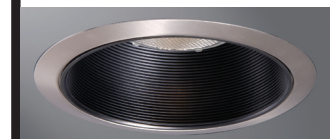

310SN
Satin Nickel Trim, Black Baffle