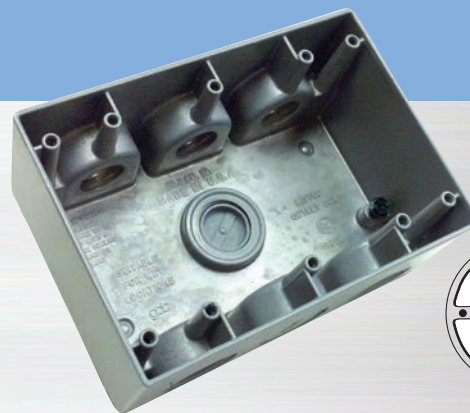

# 2-Gang Deep Boxes

Suitable for wet locations

- All 2-gang deep boxes come with detachable lugs, 2 close-up plugs, and self-tapping ground screw.
- 4.5" x 4.5" x 2.625" deep.
- Heavy duty die-cast aluminum, .094" thick, with powder finish.
- UL Listed for the United States and Canada.
- NEMA 3R Rated.
- All of the boxes on page are made in the U.S.A.

# 3-Gang Deep Boxes

Suitable for wet locations

- All 3-gang boxes come with detachable lugs, 2 close-up plugs, and self-tapping ground screw.
- 4.5" x 6.375" x 2.625" deep.
- Heavy duty die-cast aluminum, .094" thick, with powder finish.
- For use in all indoor and outdoor damp and wet locations, with all standard FS, outlet, or splice box covers.
- UL Listed for the United States and Canada.
- NEMA 3R Rated.
- Meets all applicable Federal specifications.
- All of the boxes on this page are made in the U.S.A.