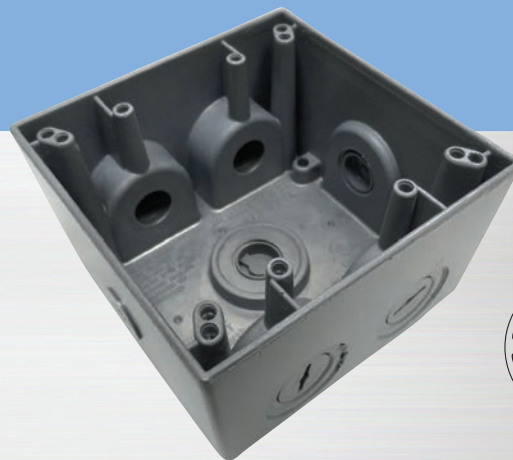

# 2-Gang Deep Boxes

Suitable for wet locations

- All 2-gang deep boxes come with detachable lugs, 2 close-up plugs, and self-tapping ground screw.
- 4.5" x 4.5" x 2.625" deep.
- Heavy duty die-cast aluminum, .094" thick, with powder finish.
- UL Listed for the United States and Canada.
- NEMA 3R Rated.
- All of the boxes on page are made in the U.S.A.

# 3-Gang Deep Boxes

Suitable for wet locations

- All 3-gang boxes come with detachable lugs, 2 close-up plugs, and self-tapping ground screw.
- 4.5" x 6.375" x 2.625" deep.
- Heavy duty die-cast aluminum, .094" thick, with powder finish.
- For use in all indoor and outdoor damp and wet locations, with all standard FS, outlet, or splice box covers.
- UL Listed for the United States and Canada.
- NEMA 3R Rated.
- Meets all applicable Federal specifications.
- All of the boxes on this page are made in the U.S.A.