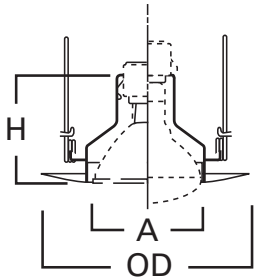

E26 6" Trim Series

DESCRIPTION

Open trim with socket support in the 6" trim family for use in recessed downlighting. Compatible for use in Halo and other housings.

Catalog #		Type
Project		
Comments		Date
Prepared by		

SPECIFICATION FEATURES

- Open trim for BR30 and PAR30 lamps
- Torsion spring retention
- Socket support internal bracket

Dimensions:

A: 4-3/4"[122mm]
 H: 4-3/4"[122mm]
 OD: 7-1/4"[184mm]

Housings		Max Lamp Compatibility
H7ICT	H7ICAT	75W PAR30S, 75W PAR30L, 65W BR30
H7RICT	H7RICAT	65W BR30
E7ICAT	E7RICAT	300P: 75W PAR30S, 75W PAR30L, 65W BR30, 300SN, 300TBZ: 60W PAR30S, 60W PAR30L, 50W BR30
H7UICAT		75W PAR30S, 75W PAR30L, 85W BR30, 100W R30
H7ICTNB		75W PAR30S, 75W PAR30L, 65W BR30
H7ICATNB		75W PAR30S, 75W PAR30L, 65W BR30
E7ICATNB		300P: 75W PAR30S, 75W PAR30L, 65W PAR30, 300SN, 300TBZ: 60W PAR30S, 60W PAR30L, 50W BR30
H7T		75W PAR30S, 75W PAR30L, 65W BR30, 75W R30
E7TAT		75W PAR30S, 75W PAR30L, 65W BR30

Catalog #		Type
Project		
Comments		Date
Prepared by		

SPECIFICATION FEATURES

- Open trim for BR30 and PAR30 lamps
- Torsion spring retention
- Socket support internal bracket

Dimensions:

A: 4-3/4"[122mm]
 H: 4-3/4"[122mm]
 OD: 7-1/4"[184mm]