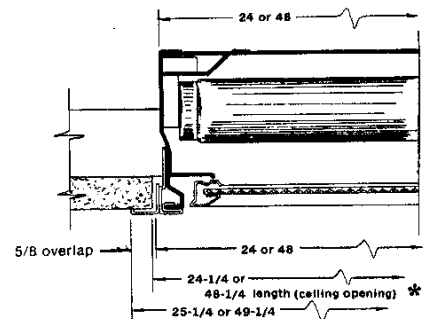

NEMA Type "F"

A recessed luminaire trimmed with horizontal flanges which conceal the edges of the ceiling opening. Adjustable swing gates for mounting. (Fixture Example: 2FPSR-440A)

"FLANGE"
(Steel)

Steel Flange Fixture Trim (Converts Grid Fixtures to Flange Units)

Sufficient Screws
for Installation

* Steel Flange Trim
Baked White Enamel Finish

Catalog Numbers:

- FCS 14 W (1x4)
- FCS 22 W (2x2)
- FCS 24 W (2x4)
- FCS 28 W (20x48)

* Standard finish

* Dimensions are nominal. Out-of-square tolerance to be confined to overlap.

Specifications and dimensions subject to change without notice.