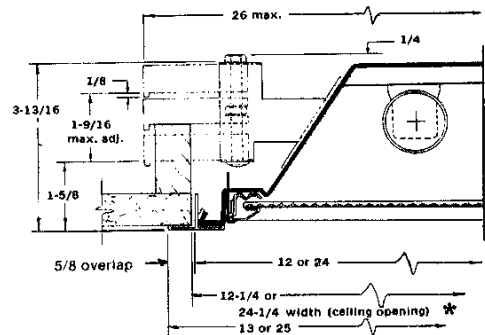

NEMA Type "F"

A recessed luminaire trimmed with horizontal flanges which conceal the edges of the ceiling opening. Adjustable swing gates for mounting. (Fixture Example: 2FPSR-440A)

"FLANGE"
(Steel)

Steel Flange Fixture Trim (Converts Grid Fixtures to Flange Units)

Sufficient Screws
for Installation

* Steel Flange Trim
Baked White Enamel Finish

Catalog Numbers:

- FCS 14 W (1x4)
- FCS 22 W (2x2)
- FCS 24 W (2x4)
- FCS 28 W (20x48)

* Standard finish

* Dimensions are nominal. Out-of-square tolerance to be confined to overlap.

Specifications and dimensions subject to change without notice.