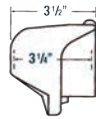

Cat. No.	Description
<b>Single Gang Cover – 2-1/4 in. Internal Depth (Aluminum)</b>	
<b>CKSUU</b>	Small vertical cover universal code keeper accommodates duplex, GFCI, single receptacle and toggle switch – lockable