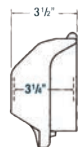

Red•Dot® metallic weatherproof covers

Cat. No.	Description
Single Gang Cover – 2-1/4 in. Internal Depth (Aluminum)	
CKSUU	Small vertical cover universal code keeper accommodates duplex, GFCI, single receptacle and toggle switch – lockable

Duplex

Cat. No.	Description
Single Gang Cover – 3-1/4 in. Internal Depth (Aluminum)	
CKMU	Medium horizontal cover universal code keeper accommodates duplex, GFCI, single receptacle and toggle switch – lockable
CKMUV	Medium vertical cover universal code keeper accommodates duplex, GFCI, single receptacle and toggle switch – lockable