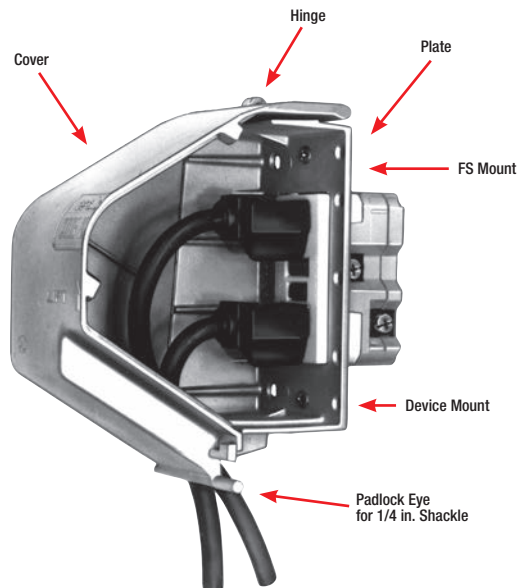

Red•Dot® metallic weatherproof covers

Technical Specifications

Applications :

- Protects receptacles, switches, and plugs for single gang and two gang configurations in dry and wet locations
- Provides a lockable cover that complies with OSHA lockout/tagout requirements
- Prevents accidental equipment disconnects, reduces tampering, and deters theft and equipment removal

Features/Benefits :

- Alloy A360 copper-free (less than 0.004 copper content) aluminum provides increased corrosion resistance
- Die cast, metal construction provides long lasting durability
- NEMA 3R rating ensures protection against falling rain, sleet, and external ice formation when used with appropriate device boxes
- Clear UL and CSA markings speed approval by inspectors
- Wide range of cover depths and receptacle configurations accommodate almost every common plug and cord size
- Combination box or device mounting design provides flexibility in installation

Standard Materials :

- Covers and Plates: Die cast aluminum alloy A360
- Gaskets: Closed-cell foam

Standard Finish :

- Powder coated finish

Compliances :

Compliances as noted on each page of the catalogue in clude:

- CSA Certified
- UL Listed

Red•Dot® metallic weatherproof covers

Duplex

GFCI

Single Receptacle

Switch

| Cat. No. | Description |
|--|--|
| Single Gang Cover – 2-1/4 in. Internal Depth (Aluminum) | |
| CKSUU | Small vertical cover universal code keeper accommodates duplex, GFCI, single receptacle and toggle switch – lockable |