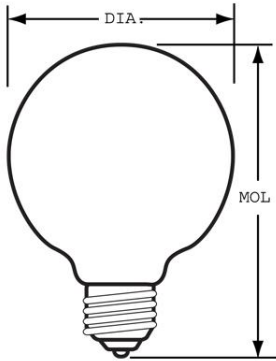

### GE crystal clear 25 watt G25 1-pack

- Add a decorative touch by using GE Crystal Clear bulbs in chandeliers, sconces or anywhere the bulb is visible.
- Add sparkle to your decorative fixtures with GE crystal clear bulbs. The clear glass and elegant filament design provide a decorative touch in fixtures where the bulb is visible. And, GE crystal clear globes' decorative round shape is perfect for illuminating pendant and vanity fixtures
- G25 globe with medium base for use in vanity strips
- Lasts 1.4 years based on 3 hours per day usage
- 190 lumens providing subtle, reassuring™ light
- 2500K soft white light appearance
- Estimated yearly energy costs \$3.01 based on 3 hours per day \$0.11 per kWh

### GENERAL CHARACTERISTICS

Lamp Type	Incandescent - Decorative
Bulb	G25
Base	Medium Screw (E26)
Filament	CC-6
Bulb Finish	Clear
Rated Life (Vert)	1500.0 h
Rated Life	1500.0 hrs
Bulb Material	Soft glass
Primary Application	Globe

### DIMENSIONS

Maximum Overall Length (MOL)	4.5000 in(114.3 mm)
Bulb Diameter (DIA)	3.125 in(79.4 mm)