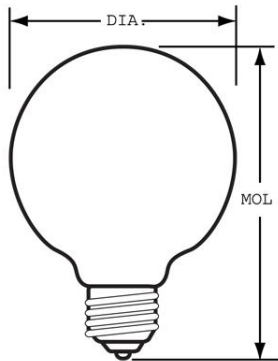

GE
Lighting

12983 - 25G25 6PK

GE crystal clear 25 watt G25 1-pack

- Add a decorative touch by using GE Crystal Clear bulbs in chandeliers, sconces or anywhere the bulb is visible.
- Add sparkle to your decorative fixtures with GE crystal clear bulbs. The clear glass and elegant filament design provide a decorative touch in fixtures where the bulb is visible. And, GE crystal clear globes' decorative round shape is perfect for illuminating pendant and vanity fixtures
- G25 globe with medium base for use in vanity strips
- Lasts 1.4 years based on 3 hours per day usage
- 190 lumens providing subtle, reassuring™ light
- 2500K soft white light appearance
- Estimated yearly energy costs $3.01 based on 3 hours per day $0.11 per kWh

GENERAL CHARACTERISTICS

Lamp Type	Incandescent - Decorative
Bulb	G25
Base	Medium Screw (E26)
Filament	CC-6
Bulb Finish	Clear
Rated Life (Vert)	1500.0 h
Rated Life	1500.0 hrs
Bulb Material	Soft glass
Primary Application	Globe

PHOTOMETRIC CHARACTERISTICS

Initial Lumens	190.0
Color Temperature	2500.0 K

ELECTRICAL CHARACTERISTICS

Wattage	25.0
Voltage	120.0

DIMENSIONS

Maximum Overall Length (MOL)	4.5000 in(114.3 mm)
Bulb Diameter (DIA)	3.125 in(79.4 mm)

PRODUCT INFORMATION

Product Code	12983
Description	25G25 6PK
Standard Package	Case
Standard Package GTIN	00043168129831
Standard Package Quantity	6
Sales Unit	Unit
No Of Items Per Sales Unit	1
No Of Items Per Standard Package	6
UPC	043168908825