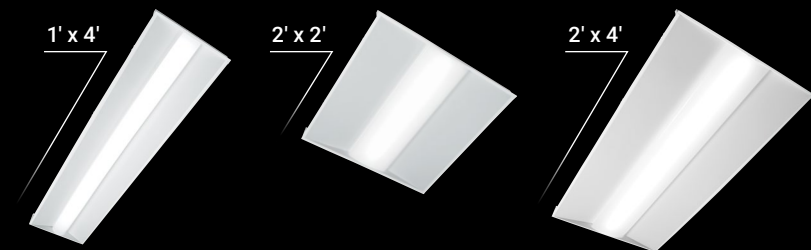

## RTC Recessed LED center basket

The RTC lensed troffer series provides performance, reliability and flexibility with a housing optimized for shallow plenums. Developed with Cooper Lighting Solutions' latest generation of solid-state components and electronic driver technologies, these center illuminated troffers provide numerous options for color, lumens, controls and sensing. Designed to be compatible with popular ceiling systems, the RTC troffers are ideal for both new construction and remodel/ replacement of fluorescent troffers in commercial office spaces, schools, healthcare facilities, and retail merchandising areas.

## Durable construction

- Uniform body, strong cold rolled steel
- Impact-resistant polycarbonate lens
- Fast install with easy wiring access and plug-in wire connectors
- T-grid clips included
- Standard access plate with trade-size knockouts and large wiring compartment