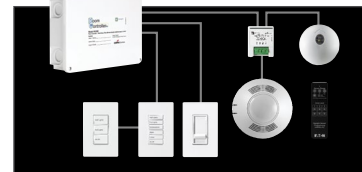

- Low profile
- Perfect for shallow/restricted plenums