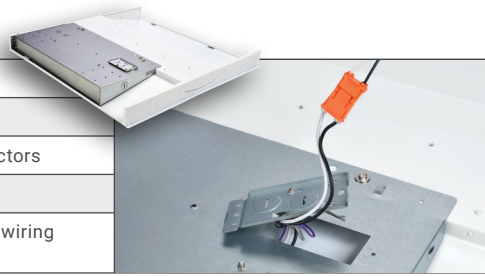

## Durable construction

- Uniform body, strong cold rolled steel
- Impact-resistant polycarbonate lens
- Fast install with easy wiring access and plug-in wire connectors
- T-grid clips included
- Standard access plate with trade-size knockouts and large wiring compartment