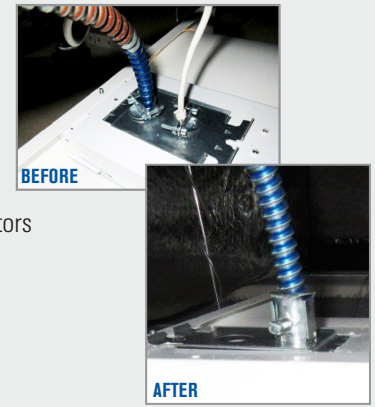

UL LISTED TYPE MC-PCS*

MC LUMINARY SPECIFICATIONS

PRODUCT CODE		TRADE SIZE	LENGTH (FT)		APPROXIMATE WEIGHT	APPROXIMATE ARMOR O.D.
COIL	REEL		COIL	REEL	LBS/1,000FT	INCHES
MC TUFF LUMINARY SOLID						
18BEB42T500	18BEB60T500	16-2 (1TPJ) Purple, Gray 12-2 Black, White, Green	250	1000	237.7	0.626
18BEB42T504	18BEB60T504	16-2 (1TPJ) Purple, Gray 12-2 Red, White, Green	250	1000	237.7	0.626
18BEB42T505	18BEB60T505	16-2 (1TPJ) Purple, Gray 12-2 Blue, White, Green	250	1000	237.7	0.626
18BEB42T501	18BEB60T501	16-2 (1TPJ) Purple, Gray 12-2 Brown, Gray, Green	250	1000	237.7	0.626
18BEB42T502	18BEB60T502	16-2 (1TPJ) Purple, Gray 12-2 Orange, Gray, Green	250	1000	237.7	0.626
18BEB42T503	18BEB60T503	16-2 (1TPJ) Purple, Gray 12-2 Yellow, Gray, Green	250	1000	237.7	0.626
18BMB42T500	18BMB60T500	16-2 (1TPJ) Purple, Gray 12-3 Black, Red, White, Green	250	1000	268.6	0.653
18BMB42T501	18BMB60T501	16-2 (1TPJ) Purple, Gray 12-3 Brown, Orange, Gray, Green	250	1000	268.6	0.653
18BKB42T500	18BKB60T500	16-2 (1TPJ) Purple, Gray 10-2 Black, White, Green	250	1000	291.4	0.670
18BKB42T501	18BKB60T501	16-2 (1TPJ) Purple, Gray 10-2 Brown, Gray, Green	250	1000	291.4	0.670
MC LITE LUMINARY SOLID						
18BF-42-500	18BF-60-500	16-2 (1TPJ) Purple, Gray 12-2 Black, White, Green	250	1000	156.3	0.626
18BF-42-504	18BF-60-504	16-2 (1TPJ) Purple, Gray 12-2 Red, White, Green	250	1000	156.3	0.626
18BF-42-505	18BF-60-505	16-2 (1TPJ) Purple, Gray 12-2 Blue, White, Green	250	1000	156.3	0.626
18BF-42-501	18BF-60-501	16-2 (1TPJ) Purple, Gray 12-2 Brown, Gray, Green	250	1000	156.3	0.626
18BF-42-502	18BF-60-502	16-2 (1TPJ) Purple, Gray 12-2 Orange, Gray, Green	250	1000	156.3	0.626
18BF-42-503	18BF-60-503	16-2 (1TPJ) Purple, Gray 12-2 Yellow, Gray, Green	250	1000	156.3	0.626
18BG-42-500	18BG-60-500	16-2 (1TPJ) Purple, Gray 12-3 Black, Red, White, Green	250	1000	182.6	0.653
18BG-42-501	18BG-60-501	16-2 (1TPJ) Purple, Gray 12-3 Brown, Orange, Gray, Green	250	1000	182.6	0.653
18BH-42-500	18BH-60-500	16-2 (1TPJ) Purple, Gray 10-2 Black, White, Green	250	1000	201.7	0.670
18BH-42-501	18BH-60-501	16-2 (1TPJ) Purple, Gray 10-2 Brown, Gray, Green	250	1000	201.7	0.670
MC LITE LUMINARY STRANDED (16-2 SOLID)						
18SF-42-500	18SF-60-500	16-2 (1TPJ) Purple, Gray 12-2 Black, White, Green	250	1000	159.2	0.641
18SF-42-501	18SF-60-501	16-2 (1TPJ) Purple, Gray 12-2 Brown, Gray, Green	250	1000	159.2	0.641
18SI-42-500	18SI-60-500	16-2 (1TPJ) Purple, Gray 12-3 Black, Red, White, Green	250	1000	187.9	0.666
18SI-42-501	18SI-60-501	16-2 (1TPJ) Purple, Gray 12-3 Brown, Orange, Gray, Green	250	1000	187.9	0.666

Other custom constructions available subject to minimums and manufacturing lead-times; contact your AFC Representative for more information.

MC Luminary Cable™ is intended for use in non shielded applications

*All cables manufactured after Jan 1, 2015