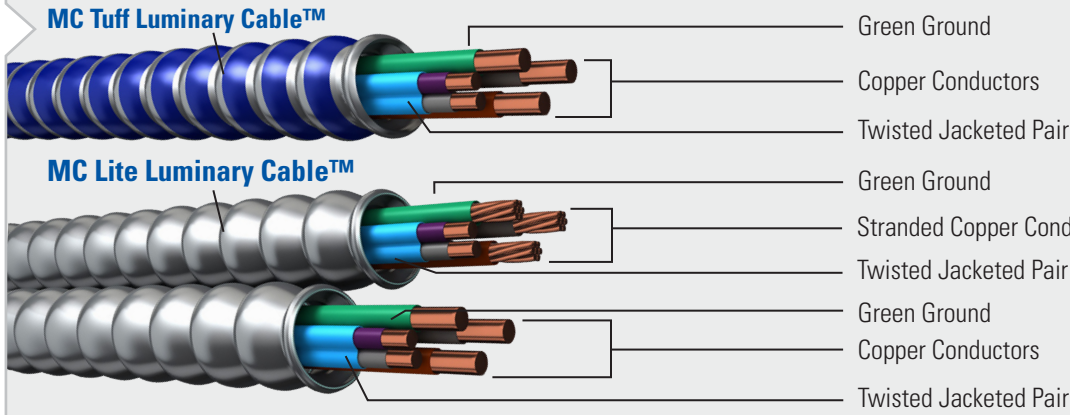

UL LISTED TYPE MC-PCS*

MC LUMINARY SPECIFICATIONS

PRODUCT CODE		TRADE SIZE	LENGTH (FT)		APPROXIMATE WEIGHT	APPROXIMATE ARMOR O.D.
COIL	REEL		COIL	REEL	LBS/1,000FT	INCHES
MC TUFF LUMINARY SOLID						
18BEB42T500	18BEB60T500	16-2 (1TPJ) Purple, Gray 12-2 Black, White, Green	250	1000	237.7	0.626
18BEB42T504	18BEB60T504	16-2 (1TPJ) Purple, Gray 12-2 Red, White, Green	250	1000	237.7	0.626
18BEB42T505	18BEB60T505	16-2 (1TPJ) Purple, Gray 12-2 Blue, White, Green	250	1000	237.7	0.626
18BEB42T501	18BEB60T501	16-2 (1TPJ) Purple, Gray 12-2 Brown, Gray, Green	250	1000	237.7	0.626
18BEB42T502	18BEB60T502	16-2 (1TPJ) Purple, Gray 12-2 Orange, Gray, Green	250	1000	237.7	0.626
18BEB42T503	18BEB60T503	16-2 (1TPJ) Purple, Gray 12-2 Yellow, Gray, Green	250	1000	237.7	0.626
18BMB42T500	18BMB60T500	16-2 (1TPJ) Purple, Gray 12-3 Black, Red, White, Green	250	1000	268.6	0.653
18BMB42T501	18BMB60T501	16-2 (1TPJ) Purple, Gray 12-3 Brown, Orange, Gray, Green	250	1000	268.6	0.653
18BKB42T500	18BKB60T500	16-2 (1TPJ) Purple, Gray 10-2 Black, White, Green	250	1000	291.4	0.670
18BKB42T501	18BKB60T501	16-2 (1TPJ) Purple, Gray 10-2 Brown, Gray, Green	250	1000	291.4	0.670
MC LITE LUMINARY SOLID						
18BF-42-500	18BF-60-500	16-2 (1TPJ) Purple, Gray 12-2 Black, White, Green	250	1000	156.3	0.626
18BF-42-504	18BF-60-504	16-2 (1TPJ) Purple, Gray 12-2 Red, White, Green	250	1000	156.3	0.626
18BF-42-505	18BF-60-505	16-2 (1TPJ) Purple, Gray 12-2 Blue, White, Green	250	1000	156.3	0.626
18BF-42-501	18BF-60-501	16-2 (1TPJ) Purple, Gray 12-2 Brown, Gray, Green	250	1000	156.3	0.626
18BF-42-502	18BF-60-502	16-2 (1TPJ) Purple, Gray 12-2 Orange, Gray, Green	250	1000	156.3	0.626
18BF-42-503	18BF-60-503	16-2 (1TPJ) Purple, Gray 12-2 Yellow, Gray, Green	250	1000	156.3	0.626
18BG-42-500	18BG-60-500	16-2 (1TPJ) Purple, Gray 12-3 Black, Red, White, Green	250	1000	182.6	0.653
18BG-42-501	18BG-60-501	16-2 (1TPJ) Purple, Gray 12-3 Brown, Orange, Gray, Green	250	1000	182.6	0.653
18BH-42-500	18BH-60-500	16-2 (1TPJ) Purple, Gray 10-2 Black, White, Green	250	1000	201.7	0.670
18BH-42-501	18BH-60-501	16-2 (1TPJ) Purple, Gray 10-2 Brown, Gray, Green	250	1000	201.7	0.670
MC LITE LUMINARY STRANDED (16-2 SOLID)						
18SF-42-500	18SF-60-500	16-2 (1TPJ) Purple, Gray 12-2 Black, White, Green	250	1000	159.2	0.641
18SF-42-501	18SF-60-501	16-2 (1TPJ) Purple, Gray 12-2 Brown, Gray, Green	250	1000	159.2	0.641
18SI-42-500	18SI-60-500	16-2 (1TPJ) Purple, Gray 12-3 Black, Red, White, Green	250	1000	187.9	0.666
18SI-42-501	18SI-60-501	16-2 (1TPJ) Purple, Gray 12-3 Brown, Orange, Gray, Green	250	1000	187.9	0.666

Other custom constructions available subject to minimums and manufacturing lead-times; contact your AFC Representative for more information.

MC Luminary Cable™ is intended for use in non shielded applications

*All cables manufactured after Jan 1, 2015