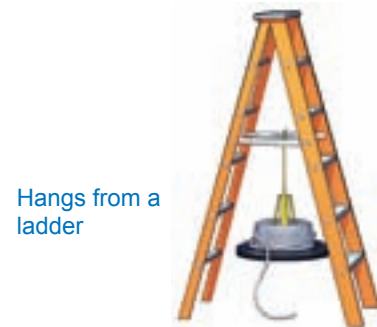

# THOMAS WHEELER

## Wire Spool®

The Usual Way

This easy-to-hang wire dispenser allows fast, twist-free Romex, MC cable or Flex pulling.

- Affordable
- Dependable
- Saves Time
- Eliminates Waste
- No Maintenance
- Collapsible