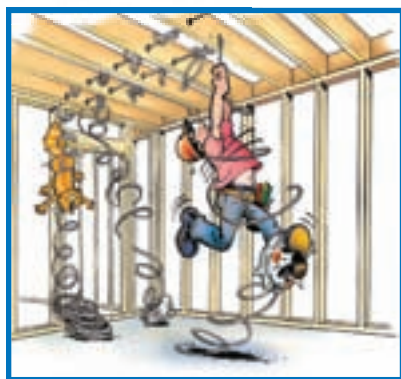

## Wire Rewinder and Dispenser

**Features:**

- 360° feed adjusts automatically
- 3-way adjustable centre hub
- Removable top plate has a handle for *rewinding wire*
- Big 24" diameter capacity

Part #18455

MC Cable

Flex

Romex

Top plate on for rewinding

Salvaged wire ready for reinstallation

## Wire Spool®

The Usual Way

This easy-to-hang wire dispenser allows fast, twist-free Romex, MC cable or Flex pulling.

- Affordable
- Dependable
- Saves Time
- Eliminates Waste
- No Maintenance
- Collapsible

Hangs from a ladder

A New Way

Part #19455

Most coil dispensers are too big, cumbersome and expensive. Not this one. The Thomas Wheeler knocks down and sets up in seconds, hangs on a 2x4, in the trusses, above tee bar or on a ladder. Light, simple, rugged and it really works. A great value.