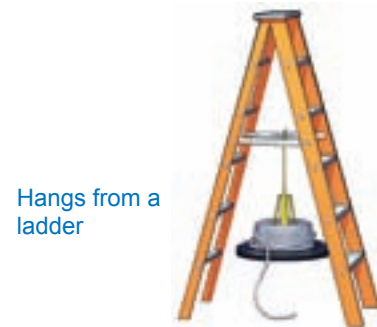

Wire Tub

Wire Rewinder and Dispenser

Features:

- 360° feed adjusts automatically
- 3-way adjustable centre hub
- Removable top plate has a handle for *rewinding wire*
- Big 24" diameter capacity

Part #18455

MC Cable

Flex

Romex

Top plate on for rewinding

Salvaged wire ready for reinstallation

No Wire Spool? No Problem!

THOMAS WHEELER

Wire Spool®

The Usual Way

This easy-to-hang wire dispenser allows fast, twist-free Romex, MC cable or Flex pulling.

- Affordable
- Dependable
- Saves Time
- Eliminates Waste
- No Maintenance
- Collapsible

Hangs from a ladder