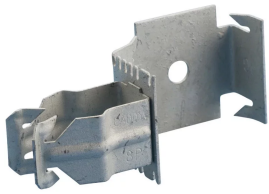

MF-P CONDUIT TO STUD ATTACHMENT, 1" EMT, 1.181"–1.378" OD

CATALOG NUMBER

16PF

FEATURES

Easily snaps onto stud

Push-in conduit support

Fasten to stud with screw for additional support

PRODUCT ATTRIBUTES

Material: Spring Steel

Finish: nVent CADDY Armour

EMT Conduit Size: 1"

Outer Diameter (OD): 1.180" - 1.38"

A: 1.53"

DIAGRAMS

WARNING

nVent products shall be installed and used only as indicated in nVent's product instruction sheets and training materials. Instruction sheets are available at www.nvent.com and from your nVent customer service representative. Improper installation, misuse, misapplication or other failure to completely follow nVent's instructions and warnings may cause product malfunction, property damage, serious bodily injury and death and/or void your warranty.