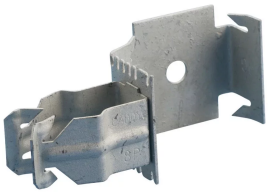

## MF-P CONDUIT TO STUD ATTACHMENT, 1" EMT, 1.181"–1.378" OD

### CATALOG NUMBER

**16PF**

### FEATURES

Easily snaps onto stud

Push-in conduit support

Fasten to stud with screw for additional support

### PRODUCT ATTRIBUTES

Material: Spring Steel

Finish: nVent CADDY Armour

EMT Conduit Size: 1"

Outer Diameter (OD): 1.180" - 1.38"

A: 1.53"