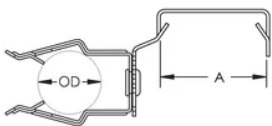

### PRODUCT ATTRIBUTES

Material: Spring Steel

Finish: nVent CADDY Armour

EMT Conduit Size: 1"

Outer Diameter (OD): 1.180" - 1.38"

A: 1.53"

### DIAGRAMS