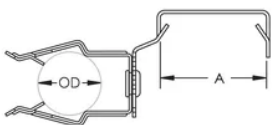

FEATURES

Easily snaps onto stud

Push-in conduit support

Fasten to stud with screw for additional support

PRODUCT ATTRIBUTES

Material: Spring Steel

Finish: nVent CADDY Armour

EMT Conduit Size: 1"

Outer Diameter (OD): 1.180" - 1.38"

A: 1.53"

DIAGRAMS

WARNING

nVent products shall be installed and used only as indicated in nVent's product instruction sheets and training materials. Instruction sheets are available at www.nvent.com and from your nVent customer service representative. Improper installation, misuse, misapplication or other failure to completely follow nVent's instructions and warnings may cause product malfunction, property damage, serious bodily injury and death and/or void your warranty.