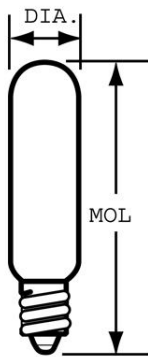

GENERAL CHARACTERISTICS

Lamp Type	Incandescent - Tubular
Bulb	T6
Base	Candelabra Screw (E12)
Filament	C-7A
Bulb Finish	Clear
Rated Life	2000.0 hrs
Bulb Material	Soft glass
Primary Application	Appliance;Standard;Standard

PHOTOMETRIC CHARACTERISTICS

Initial Lumens	107.0
Nominal Initial Lumens per Watt	7

ELECTRICAL CHARACTERISTICS

Wattage	15.0
Voltage	120.0

DIMENSIONS

Maximum Overall Length (MOL)	3.0600 in(77.7 mm)
Bulb Diameter (DIA)	0.750 in(19.0 mm)
Light Center Length (LCL)	1.560 in(39.6 mm)