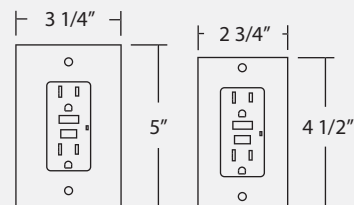

# 1599L 15A

**FEATURES**

Two faceplates (one standard and one oversized) are included  
 Meets UL943 and UL498  
 Two-pole, three-wire grounding

Duplex receptacle  
 125V AC only  
 15A at outlet with 20A feed-through  
 Attractive individual packaging  
 2008 UL compliant

### FEATURES

Two faceplates (one standard and one oversized) are included

Meets UL943 and UL498

Two-pole, three-wire grounding

Duplex receptacle

125V AC only

15A at outlet with 20A feed-through

Attractive individual packaging