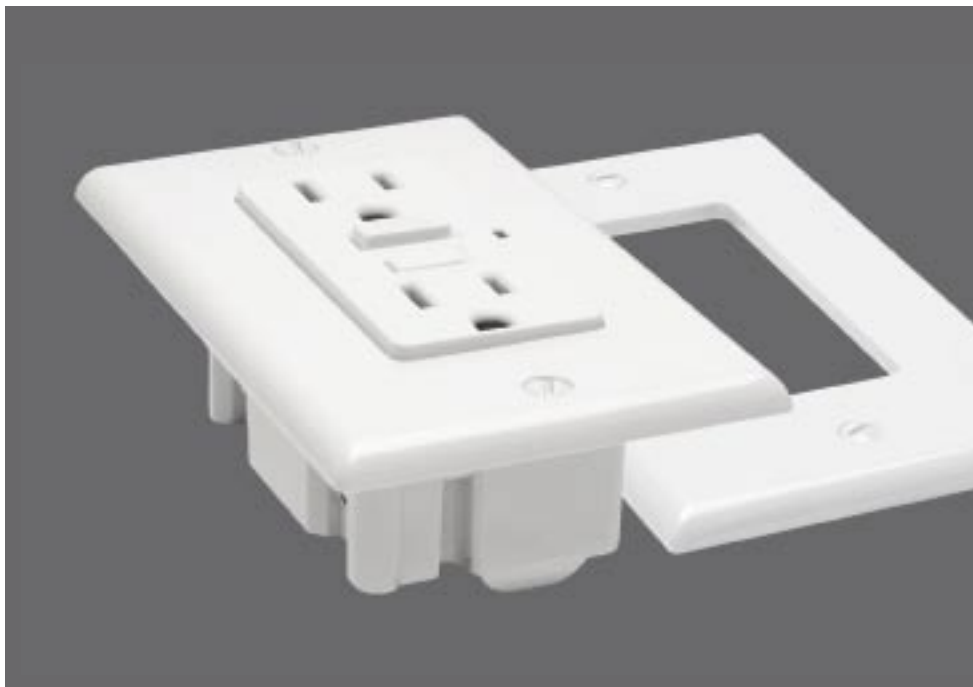

# 1599L 15A

**FEATURES**

Two faceplates (one standard and one oversized) are included  
 Meets UL943 and UL498  
 Two-pole, three-wire grounding

Duplex receptacle  
 125V AC only  
 15A at outlet with 20A feed-through  
 Attractive individual packaging  
 2008 UL compliant

### FEATURES

Two faceplates (one standard and one oversized) are included

Meets UL943 and UL498

Two-pole, three-wire grounding

Duplex receptacle

125V AC only

15A at outlet with 20A feed-through

Attractive individual packaging