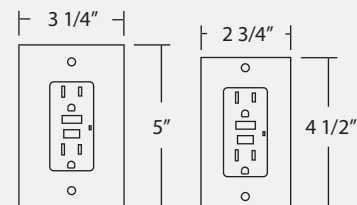

# 1599L 15A

**FEATURES**

Two faceplates (one standard and one oversized) are included  
 Meets UL943 and UL498  
 Two-pole, three-wire grounding

Duplex receptacle  
 125V AC only  
 15A at outlet with 20A feed-through  
 Attractive individual packaging  
 2008 UL compliant

### FEATURES

Two faceplates (one standard and one oversized) are included

Meets UL943 and UL498

Two-pole, three-wire grounding

Duplex receptacle

125V AC only

15A at outlet with 20A feed-through

Attractive individual packaging