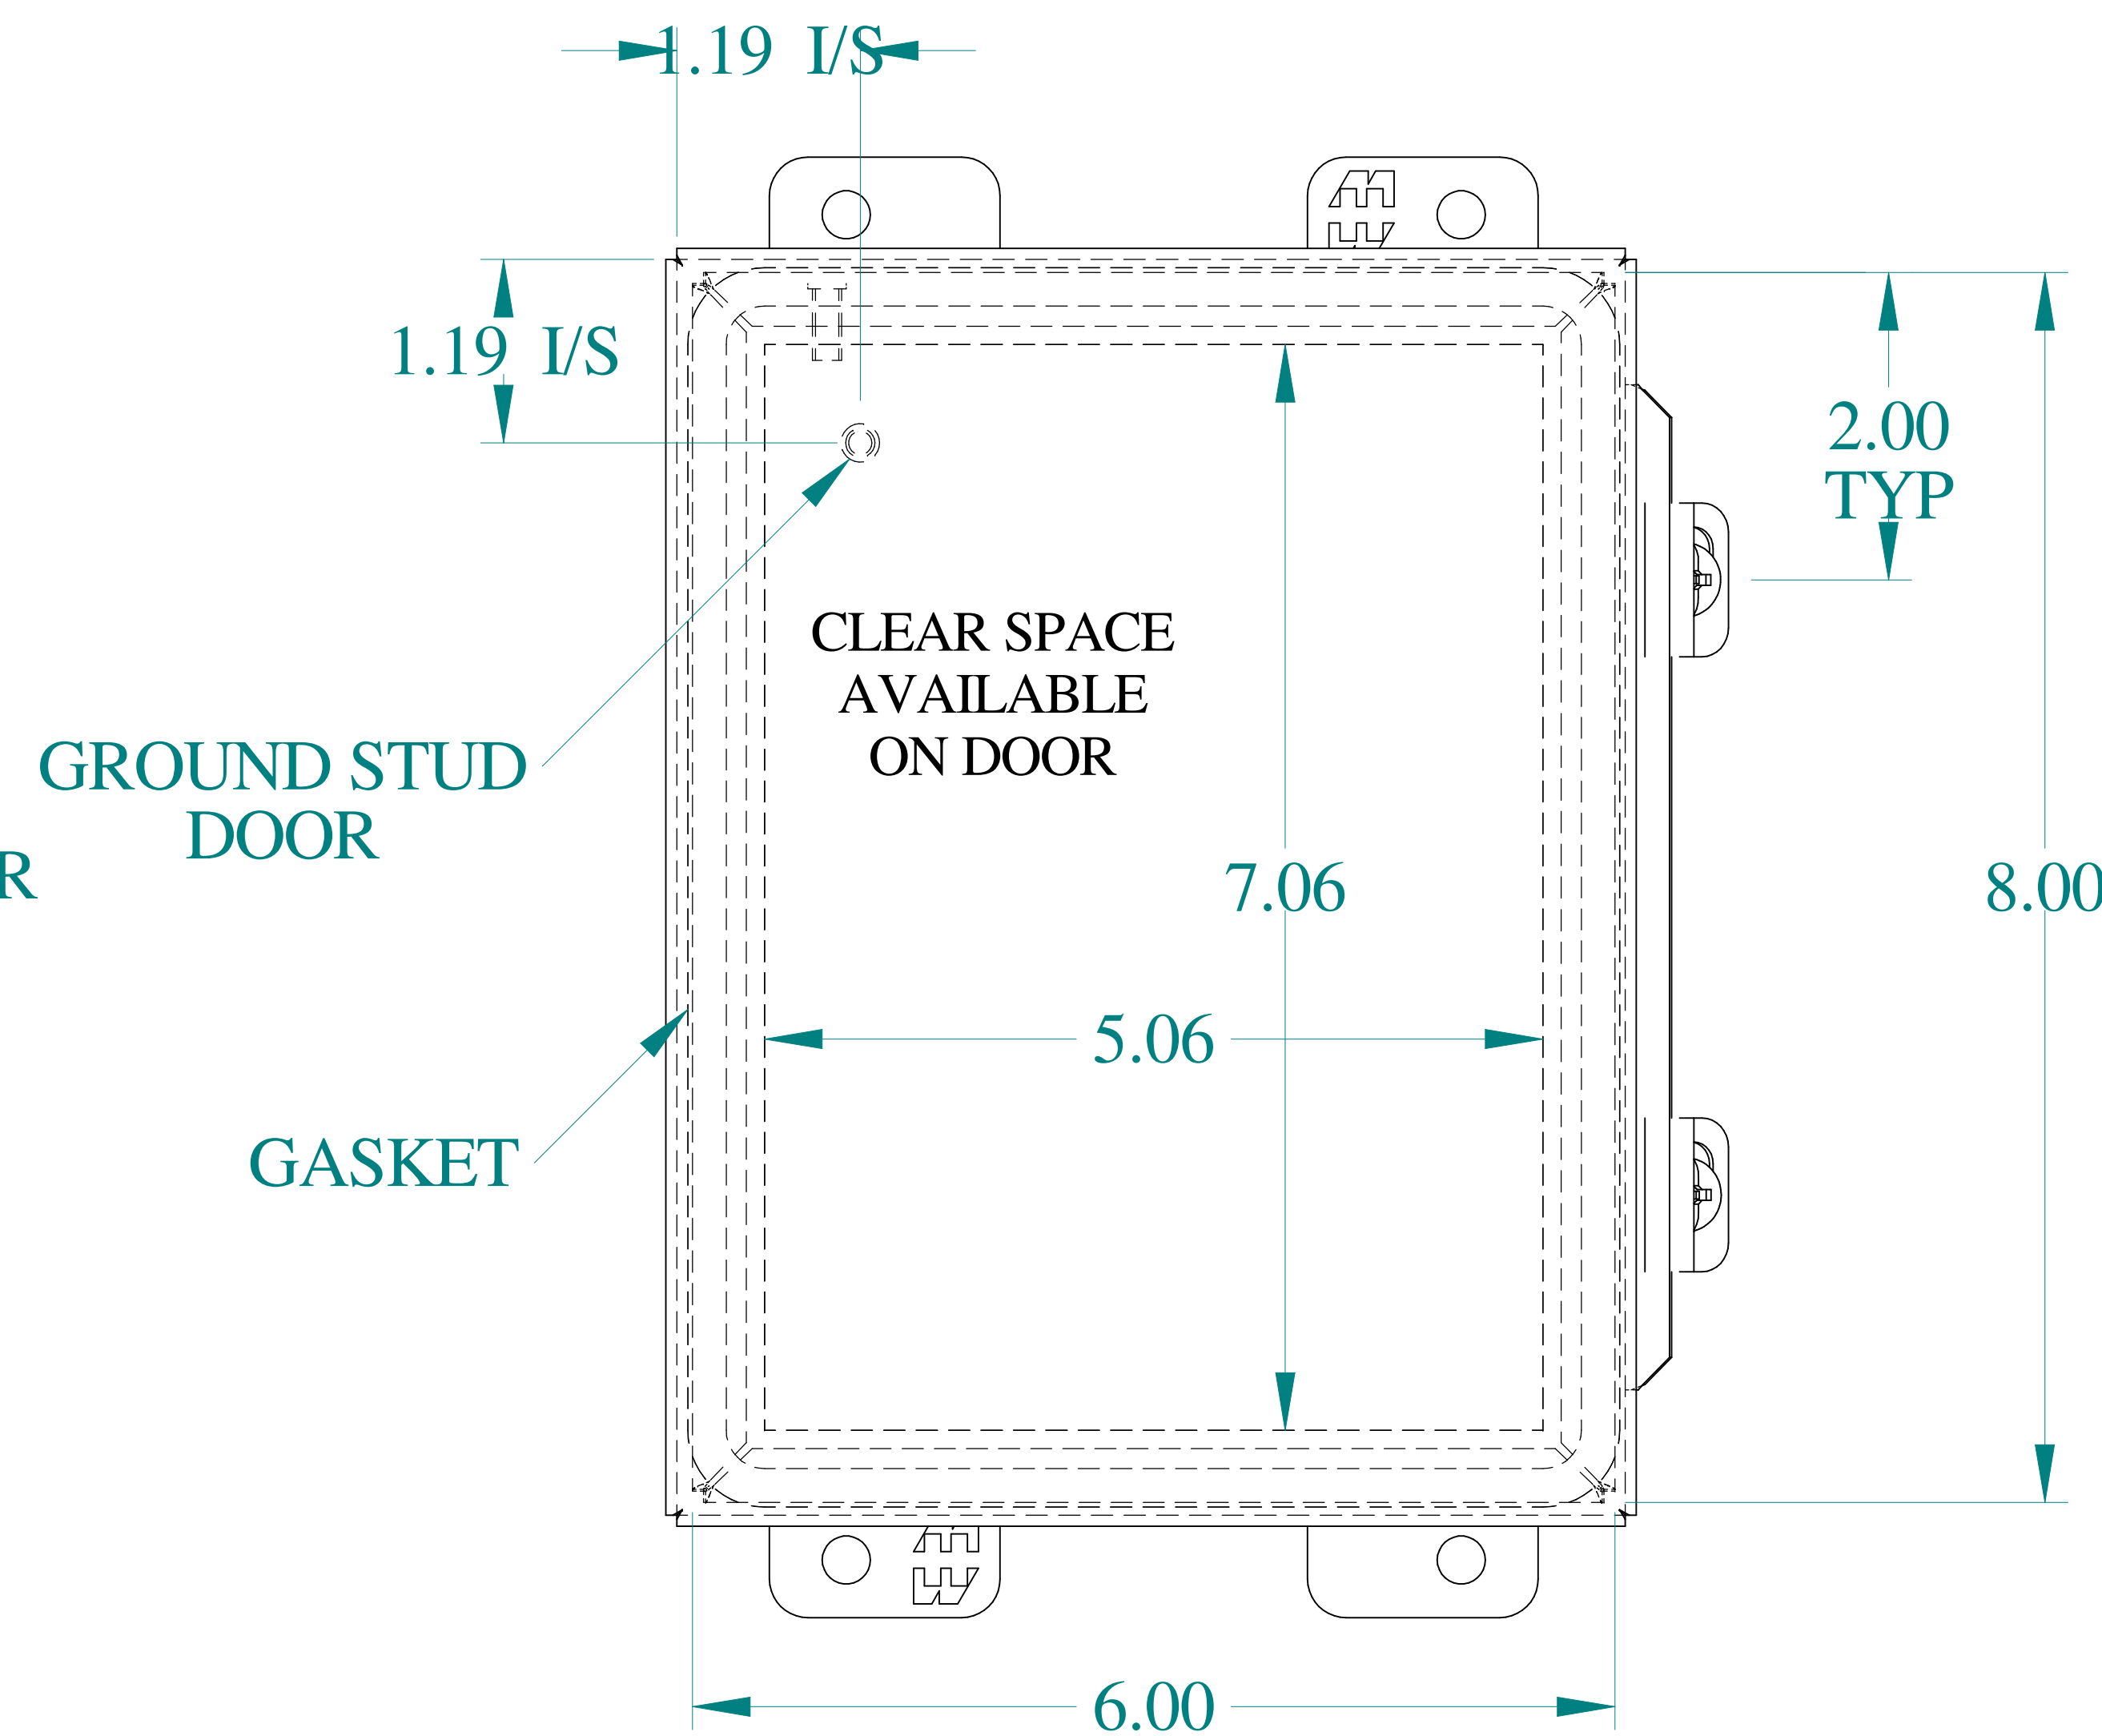

TOP VIEW

ISOMETRIC VIEWS

SIDE VIEW

FRONT VIEW

SIDE VIEW

BACK VIEW

BOTTOM VIEW

Data subject to change without notice.

Part #: 141N4PHSSG4 Date: Mar. 25, 2019

Link: www.hammond.com/141N4PHSSG4