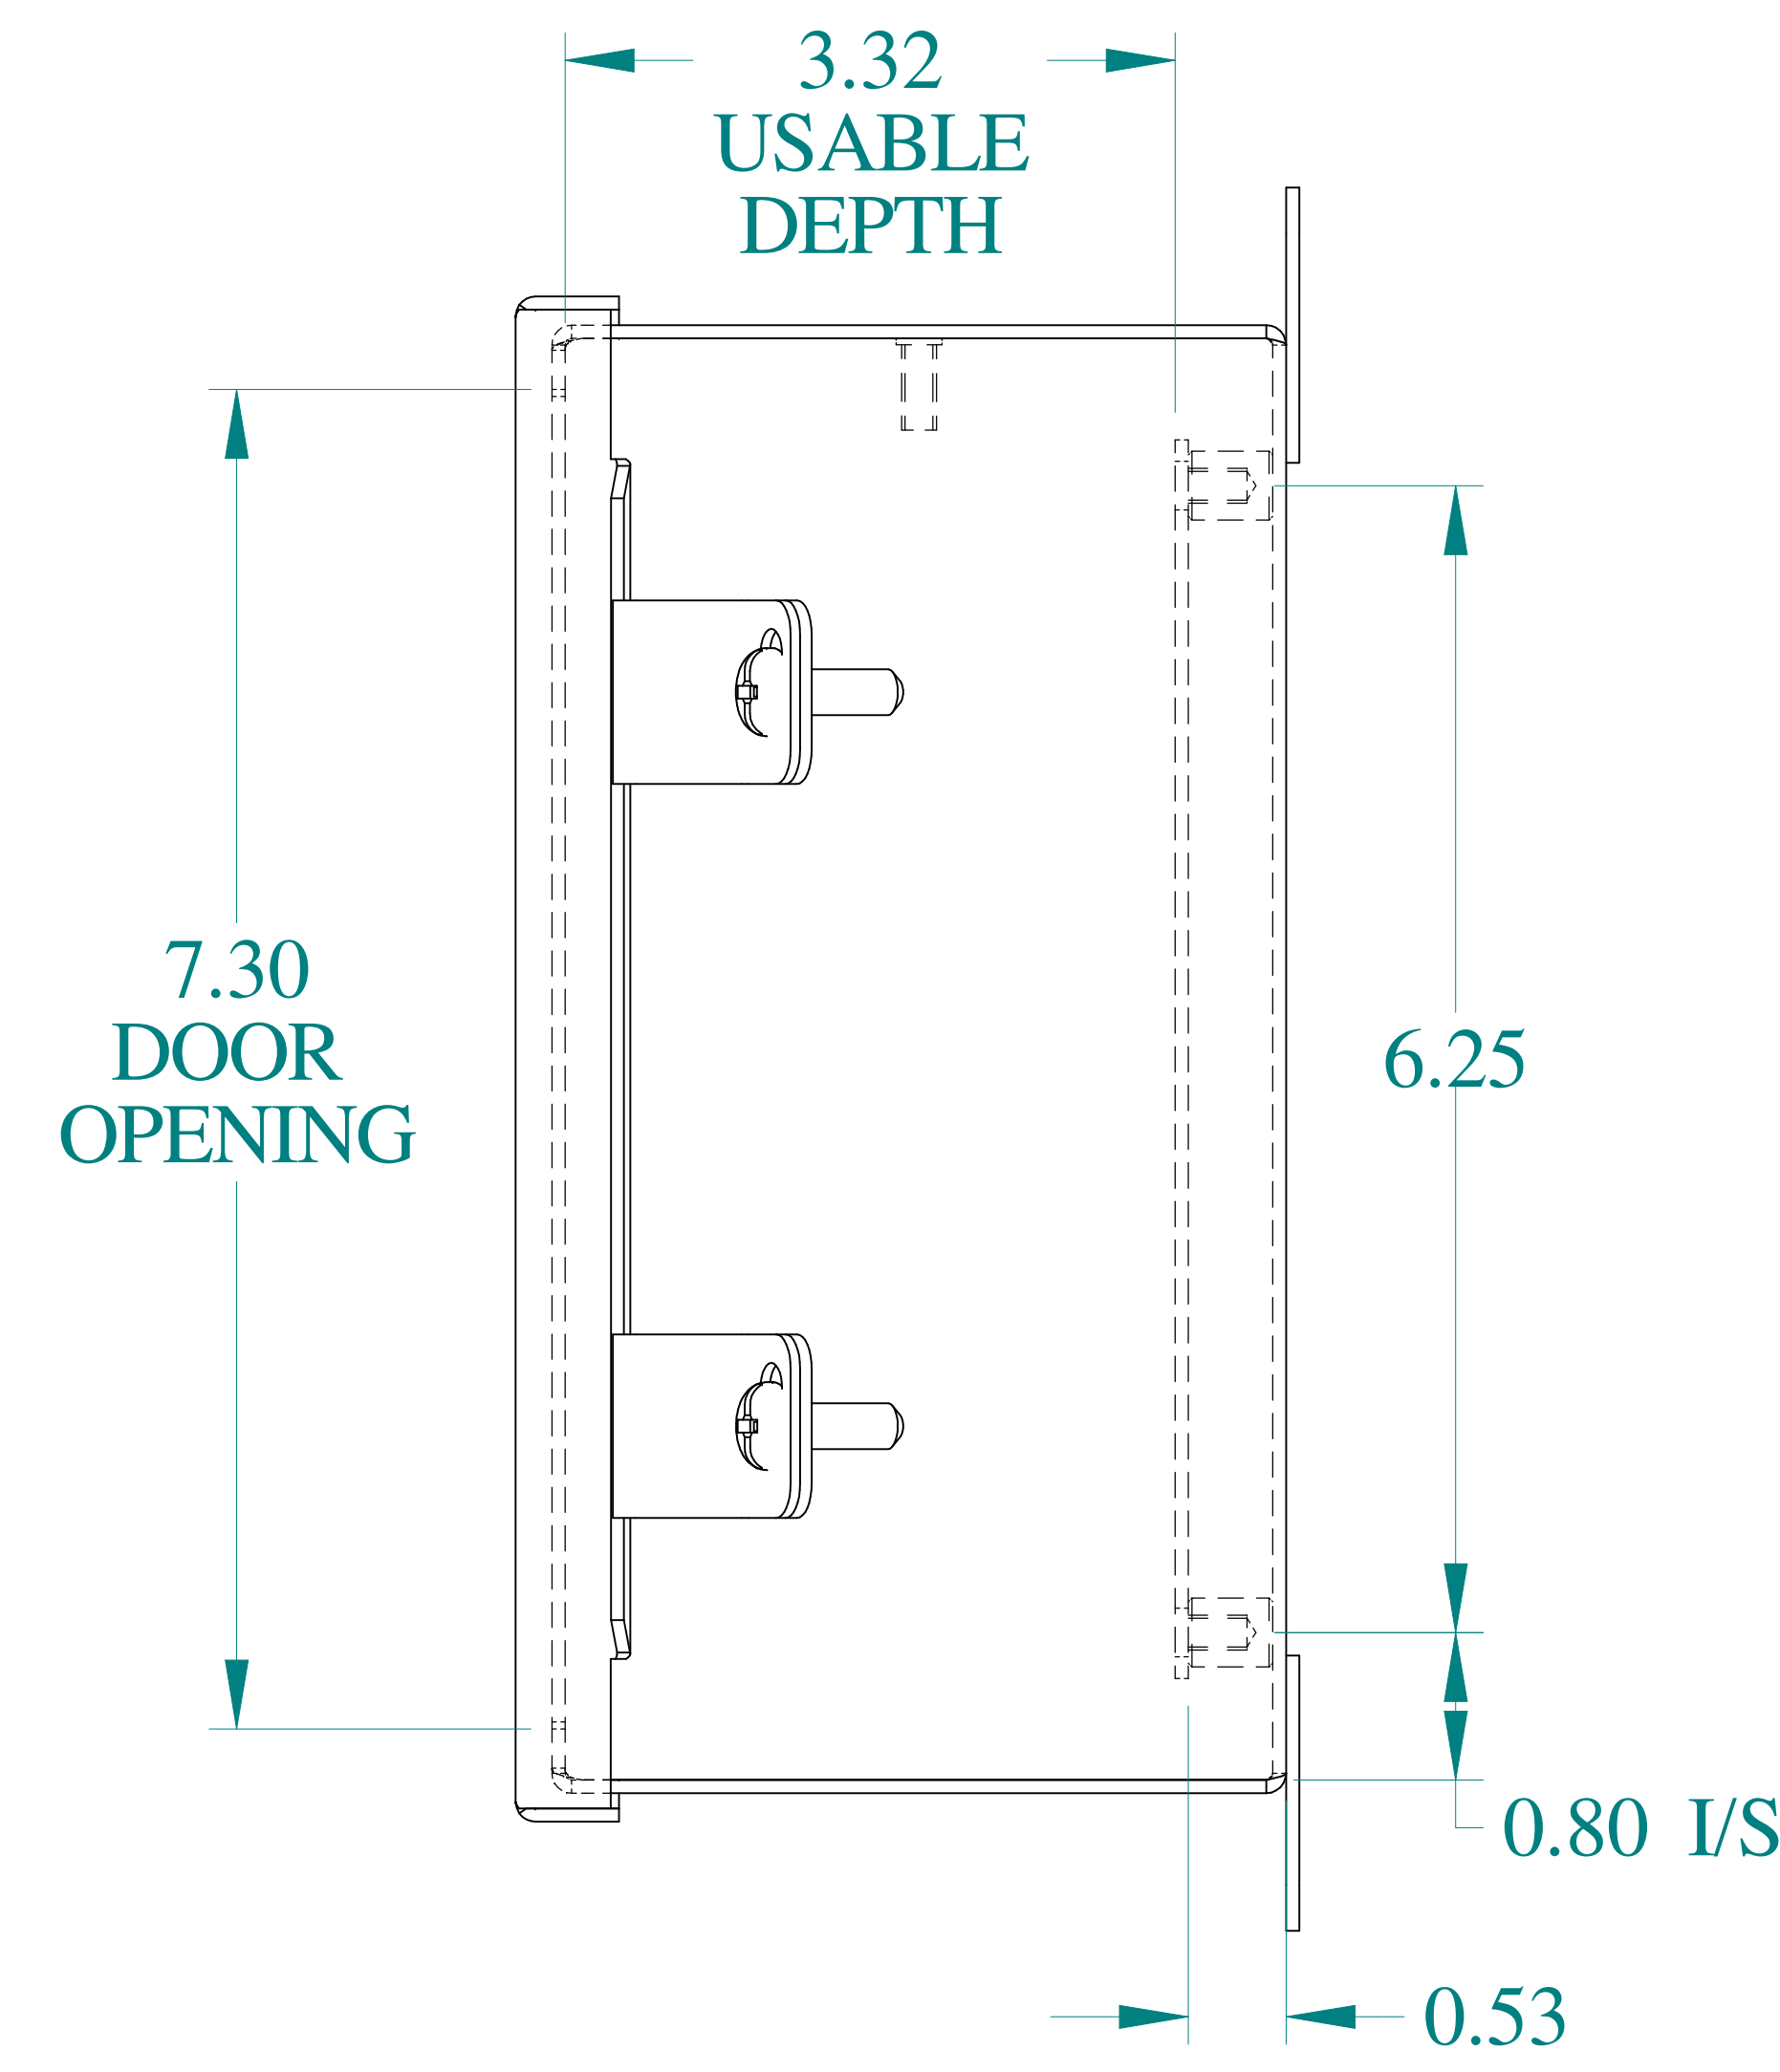

TOP VIEW

ISOMETRIC VIEWS

SIDE VIEW

FRONT VIEW

SIDE VIEW

BACK VIEW

BOTTOM VIEW

Data subject to change without notice.

Part #: 141N4PHSSG4 Date: Mar. 25, 2019

Link: www.hammond.com/141N4PHSSG4