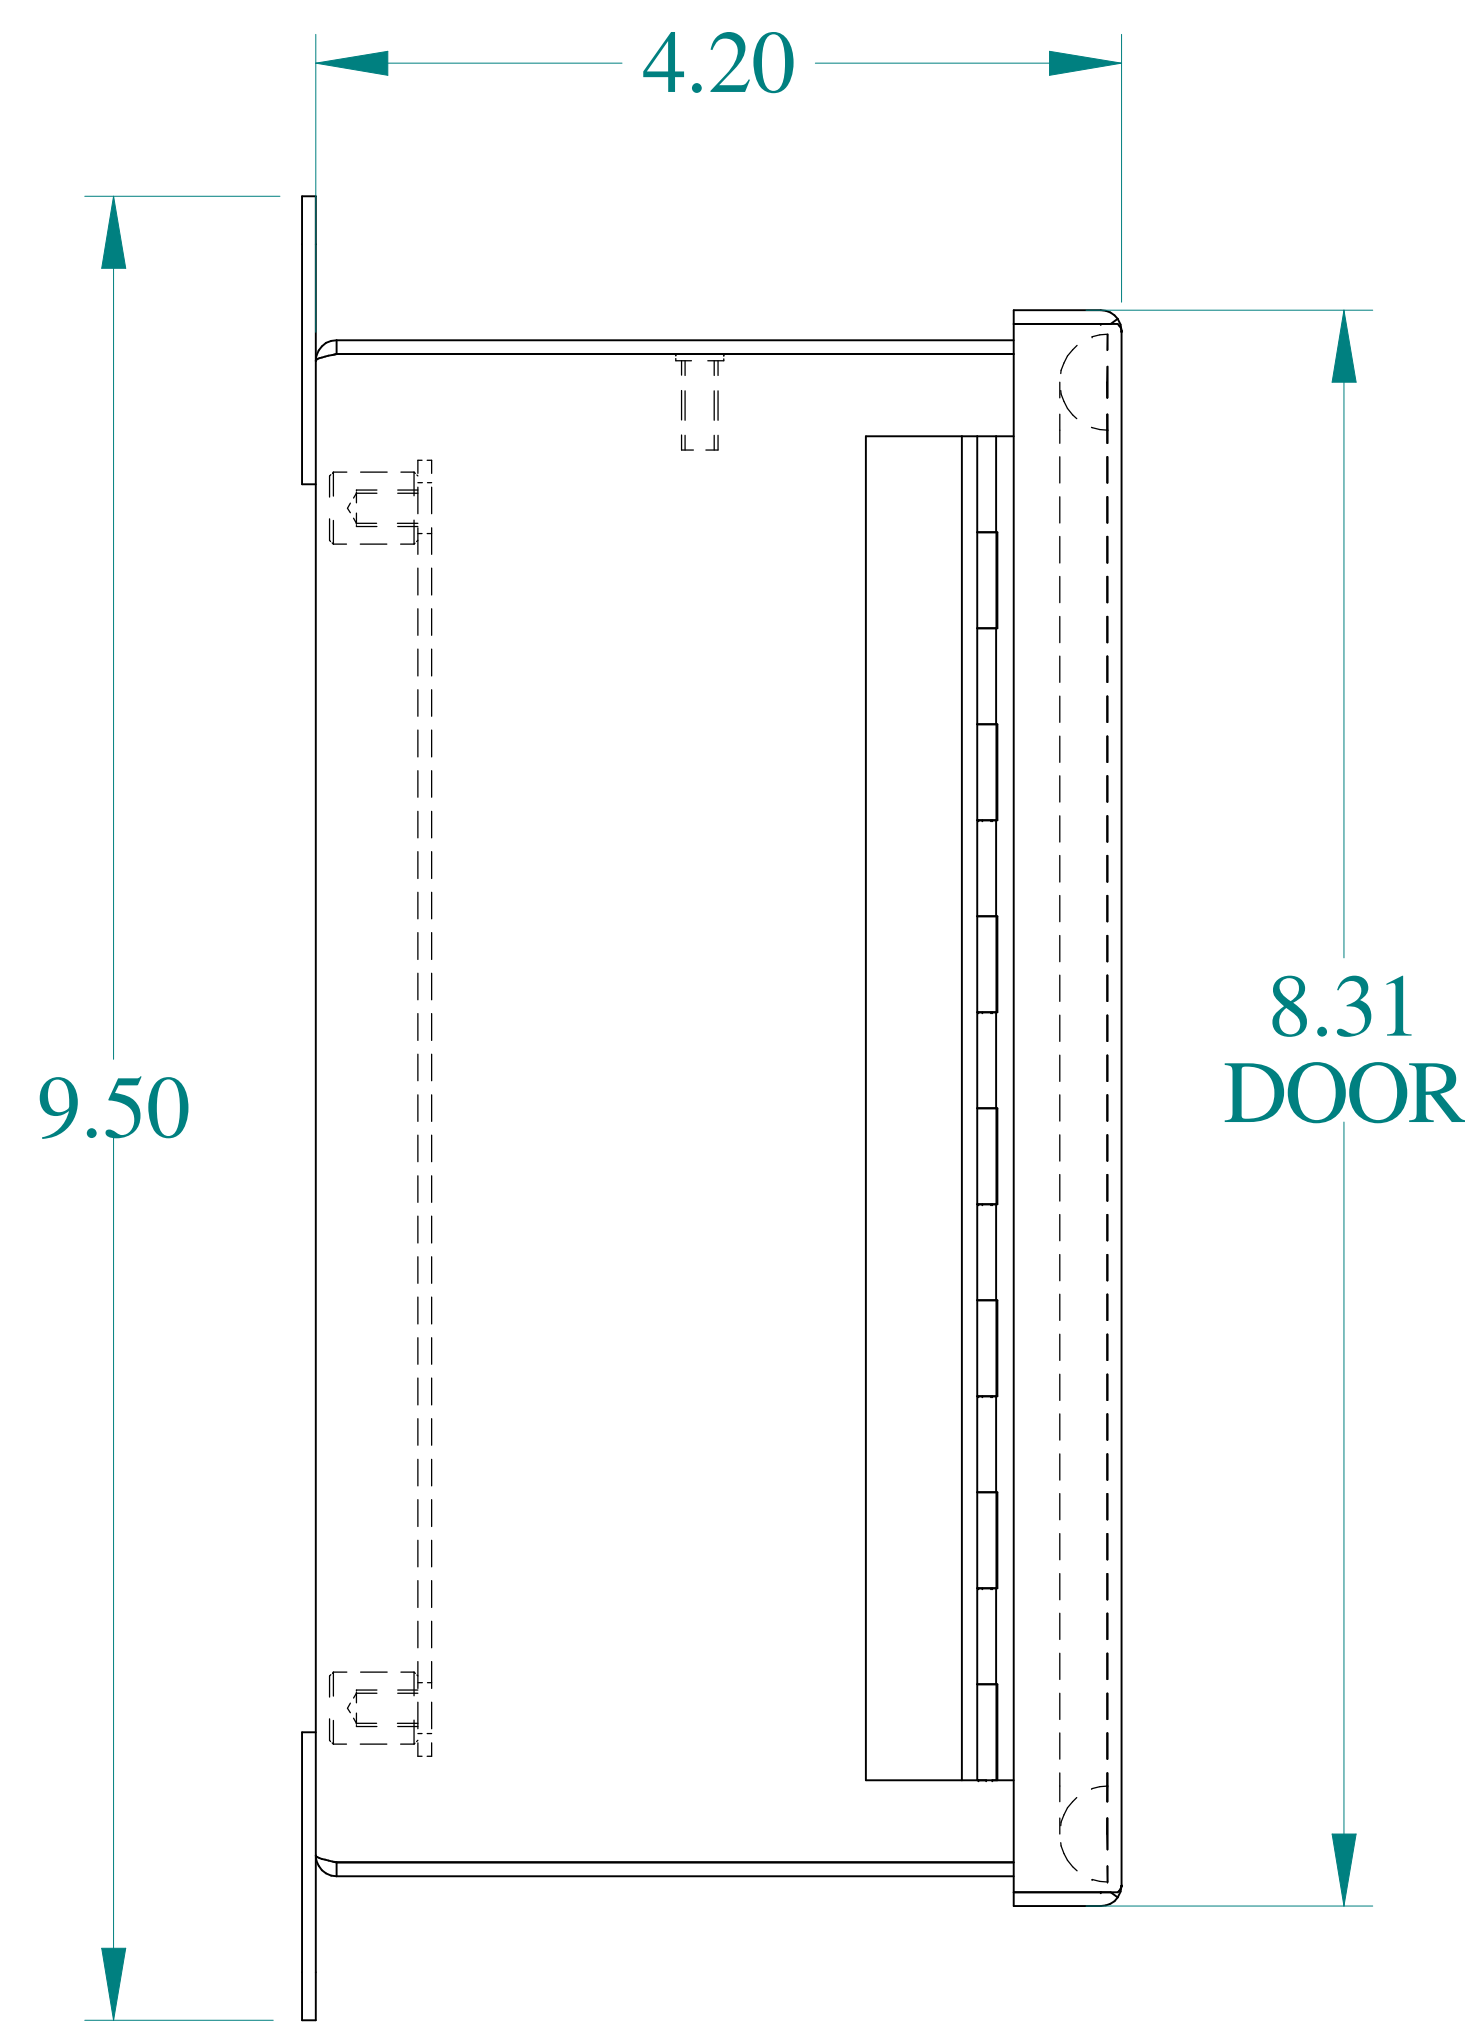

TOP VIEW

ISOMETRIC VIEWS

SIDE VIEW

FRONT VIEW

SIDE VIEW

BACK VIEW

BOTTOM VIEW

Data subject to change without notice.

Part #: 141N4PHSSG4 Date: Mar. 25, 2019

Link: www.hammond.com/141N4PHSSG4