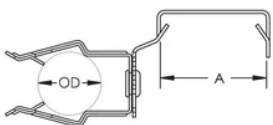

Material: Spring Steel

Finish: nVent CADDY Armour

EMT Conduit Size: 3/4"

Outer Diameter (OD): 0.870" - 1.18"

A: 1.53"

DIAGRAMS

WARNING

nVent products shall be installed and used only as indicated in nVent's product instruction sheets and training materials. Instruction sheets are available at www.nvent.com and from your nVent customer service representative. Improper installation, misuse, misapplication or other failure to completely follow nVent's instructions and warnings may cause product malfunction, property damage, serious bodily injury and death and/or void your warranty.