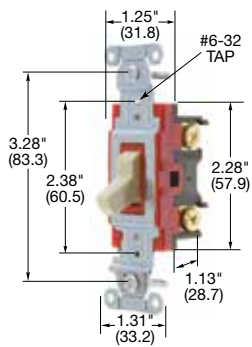

1221I

Hubbell-PRO Heavy Duty Industrial Series, 20A, 120/277V AC

Description	Toggle Color	Single Pole	Double Pole	Three Way	Four Way
Toggle, back and side wired.	Almond	1221AL	1222AL	1223AL	1224AL
	Black	1221BK	1222BK	1223BK	1224BK
	Brown	1221B	1222B	1223B	1224B
	Gray	1221GY	1222GY	1223GY	1224GY
	Ivory	1221I	1222I	1223I	1224I
	Light Almond	1221LA	1222LA	1223LA	1224LA
	Red	1221R	1222R	1223R	1224R
	White	1221W	1222W	1223W	1224W

Note: See page D-15 for accessories and page D-16 for wallplates.
See page D-22 for technical information.

Dimensions in Inches (mm)

HP Conversion Chart

	120V	208V	240V	277V AC
15A	.5HP	1.5HP	2HP	2HP
20A	1HP	2HP	2HP	2HP