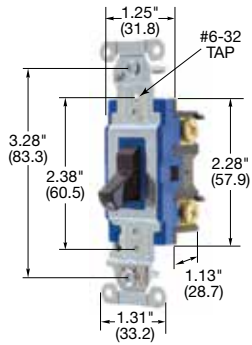

HBL1221IHCS

Hubbell-PRO Hospital Call Switch with Lanyard, 20A, 120/277V AC

Description	Toggle Color	Single Pole	Double Pole	Three Way	Four Way
Toggle, back and side wired.	Gray	HBL1221GHCS	—	—	—
	Ivory	HBL1221IHCS	—	—	—
	White	HBL1221WHCS	—	—	—

Note: See page D-15 for accessories and page D-16 for wallplates.
See page D-22 for technical information.

Dimensions in Inches (mm)

HP Conversion Chart

	120V	208V	240V	277V AC
15A	.5HP	1.5HP	2HP	2HP
20A	1HP	2HP	2HP	2HP