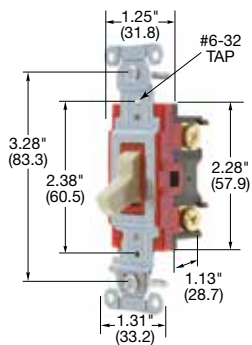

1221I

Hubbell-PRO Heavy Duty Industrial Series, 20A, 120/277V AC

Description	Toggle Color	Single Pole	Double Pole	Three Way	Four Way
Toggle, back and side wired.	Almond	1221AL	1222AL	1223AL	1224AL
	Black	1221BK	1222BK	1223BK	1224BK
	Brown	1221B	1222B	1223B	1224B
	Gray	1221GY	1222GY	1223GY	1224GY
	Ivory	1221I	1222I	1223I	1224I
	Light Almond	1221LA	1222LA	1223LA	1224LA
	Red	1221R	1222R	1223R	1224R
	White	1221W	1222W	1223W	1224W