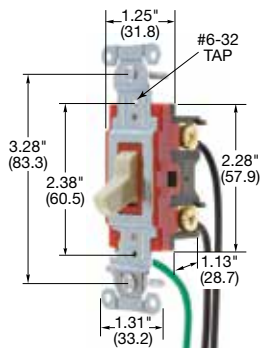

1221PWI

Hubbell-PRO Pre-Wired/Leaded Heavy Duty Industrial Series, 20A, 120/277V AC - 8 Inch #12 AWG THHN

Description	Toggle Color	Single Pole	Double Pole	Three Way	Four Way
Toggle, Pre-wired leads.	Almond	1221PWAL	1222PWAL	1223PWAL	1224PWAL
	Black	1221PWBK	1222PWBK	1223PWBK	1224PWBK
	Brown	1221PWB	1222PWB	1223PWB	1224PWB
	Gray	1221PWGY	1222PWGY	1223PWGY	1224PWGY
	Ivory	1221PWI	1222PWI	1223PWI	1224PWI
	Light Almond	1221PWLA	1222PWLA	1223PWLA	1224PWLA
	Red	1221PWR	1222PWR	1223PWR	1224PWR
	White	1221PWW	1222PWW	1223PWW	1224PWW