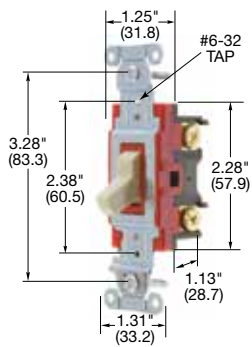

1221I

Hubbell-PRO Heavy Duty Industrial Series, 20A, 120/277V AC

Description	Toggle Color	Single Pole	Double Pole	Three Way	Four Way
Toggle, back and side wired.	Almond	1221AL	1222AL	1223AL	1224AL
	Black	1221BK	1222BK	1223BK	1224BK
	Brown	1221B	1222B	1223B	1224B
	Gray	1221GY	1222GY	1223GY	1224GY
	Ivory	1221I	1222I	1223I	1224I
	Light Almond	1221LA	1222LA	1223LA	1224LA
	Red	1221R	1222R	1223R	1224R
	White	1221W	1222W	1223W	1224W