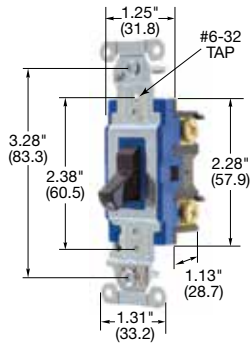

HBL1221IHCS

Hubbell-PRO Hospital Call Switch with Lanyard, 20A, 120/277V AC

Description	Toggle Color	Single Pole	Double Pole	Three Way	Four Way
Toggle, back and side wired.	Gray	HBL1221GHCS	—	—	—
	Ivory	HBL1221IHCS	—	—	—
	White	HBL1221WHCS	—	—	—

Note: See page D-15 for accessories and page D-16 for wallplates.
See page D-22 for technical information.

Dimensions in Inches (mm)

HP Conversion Chart

	120V	208V	240V	277V AC
15A	.5HP	1.5HP	2HP	2HP
20A	1HP	2HP	2HP	2HP