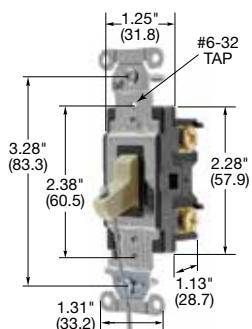

HBL1221IHCS

Hubbell-PRO Hospital Call Switch with Lanyard, 20A, 120/277V AC

Description	Toggle Color	Single Pole	Double Pole	Three Way	Four Way
Toggle, back and side wired.	Gray	HBL1221GHCS	—	—	—
	Ivory	HBL1221IHCS	—	—	—
	White	HBL1221WHCS	—	—	—

Note: See page D-15 for accessories and page D-16 for wallplates.
See page D-22 for technical information.

Dimensions in Inches (mm)

HP Conversion Chart

	120V	208V	240V	277V AC
15A	.5HP	1.5HP	2HP	2HP
20A	1HP	2HP	2HP	2HP