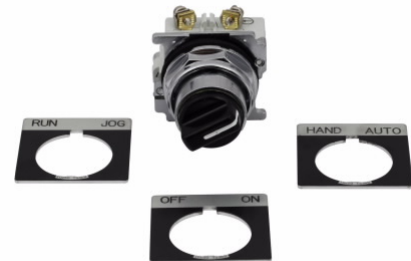

Powering Business Worldwide

pe.eaton.com

30.5 mm, Heavy-Duty, Assembled Selector Switch

10250T20KB-POP

UPC:782114408506

Dimensions:

- **Height:** 3 IN
- **Length:** 7 IN
- **Width:** 6 IN

Weight: .43 LB

Notes: Includes three different legend plates. Point-of-Purchase Packaging.

Warranties:

- 1 year

Specifications:

- **Type:** 30.5 mm, Heavy-Duty
- **Actuator:** Knob
- **Actuator Color:** Black
- **Contact Configuration:** 1NO-1NC
- **Illumination:** Non-illuminated
- **Legend:** OFF/ON HAND/AUTO RUN/JOG
- **Number Of Positions:** Two-position
- **Rating:** NEMA 3, 3R, 4, 4X, 12, 13
- **Series:** 10250T

Supporting documents:

- [Eatons Volume 7-Logic Control, Operator Interface and Connectivity Solutions](#)
- [Quick Selector - 10250T Pilot Devices](#)

Certifications:

- UL Listed
- CSA Certified

Product compliance:

- CE Marked